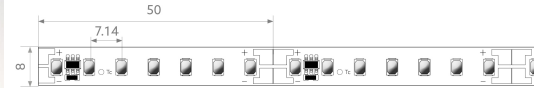

# BLONE 3000 >80

BLO193000024DC240X6827000W05

Article no.: 101429

Lamp voltage

Max. length

Colour rendering index CRI

Luminous flux per meter

## TENDER TEXT

BL ONE 3000 LED strip 24VDC 24W/m IPX6 CRI>80 2700K WHITE 5m LED module BLONE 3000 >80 Article 101429 Linear LED light strip on a flexible circuit board. Installation using self-adhesive heat-conducting adhesive tape. Dimmable using BILTON LEDON Technology LED dimmer. Suitable for ambient temperatures from -20 ... +45 at a service life of 60000 . The BLONE 3000 >80 LED-strip has a luminous flux of 2620 at 24 , resulting in an efficiency of 109 . At a nominal voltage of 24 DC on the connection, a maximum module length of 4500 can be achieved. In terms of lighting, the module has a colour temperature of 2700 and a beam angle of 120 . All this with a colour rendering index of >80 and a Binning selection based on SDCM3 (MacAdams). The light strip can be separated every 50 , resulting in a LED distance of 7.14 . Degree of protection IPX6 Dimension (L x W x H): 5000 x 8 x 1.5

## PACKAGING INFORMATION

State of origin	AT
Customs tariff number	94054099
Net weight [g]	50.4
Gross weight [g]	179.2
Gross width [mm]	200
Gross height [mm]	18
Gross length [mm]	200
Net width [mm]	8
Net height [mm]	1.5
Net length [mm]	5000