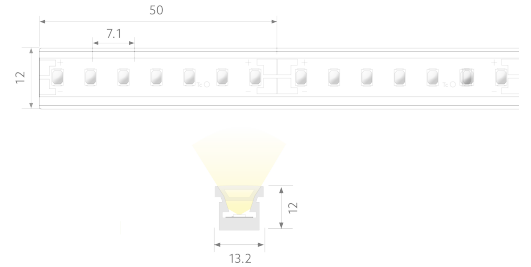

# BL AIR TOP 1300

BL AIR Top LED lighth tube 1300lm/m 24VDC 15.7W/m IP67 827 5m  
Article no.: 102117

Lamp voltage

Max. length

Colour rendering index CRI

Luminous flux per meter

## TENDER TEXT

AIR TOP LED lighth tube, LED strip in silicone sheath, 1300 lm/m, wave-shaped bend to light emission surface, cable connection on one side, cable outlet at bottom, OSP Flex, 24VDC 15.7W/m IP67 CRI>80 2700K WHITE 5m

## TOP-FEATURES

//\_ Homogeneously luminous light line without visible light points

//\_ IP67 -protection in highly flexible silicone jacket

//\_ New connection: the end caps close straight to the profile

## PACKAGING INFORMATION

State of origin AT  
**BL AIR Top LED light tube 1300lm/m 24VDC 15.7W/m IP67 827 5m**  
Customs tariff number 94054039  
Article no.: 102117  
Net weight [g] 609

Gross weight [g]	609
Gross width [mm]	330
Gross height [mm]	27
Gross length [mm]	330
Net width [mm]	13.2
Net height [mm]	12
Net length [mm]	5010