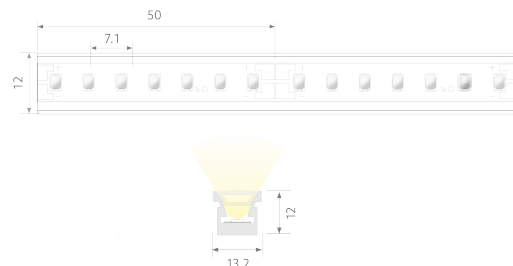

BL AIR TOP 1300

BL AIR Top LED lighth tube 1300lm/m 24VDC 15.7W/m IP67 840 5m

Article no.: 102119

Lamp voltage

Max. length

Colour rendering index CRI

Luminous flux per meter

TENDER TEXT

AIR TOP LED lighth tube, LED strip in silicone sheath, 1300 lm/m, wave-shaped bend to light emission surface, cable connection on one side, cable outlet at bottom, OSP Flex, 24VDC 15.7W/m IP67 CRI>80 4000K WHITE 5m

TOP-FEATURES

//_ Homogeneously luminous light line without visible light points

//_ IP67 -protection in highly flexible silicone jacket

//_ New connection: the end caps close straight to the profile

PACKAGING INFORMATION

State of origin AT
BL AIR Top LED light tube 1300lm/m 24VDC 15.7W/m IP67 840 5m
Customs tariff number 94054039
Article no.: 102119
Net weight [g] 609

Gross weight [g]	609
Gross width [mm]	330
Gross height [mm]	27
Gross length [mm]	330
Net width [mm]	13.2
Net height [mm]	12
Net length [mm]	5010