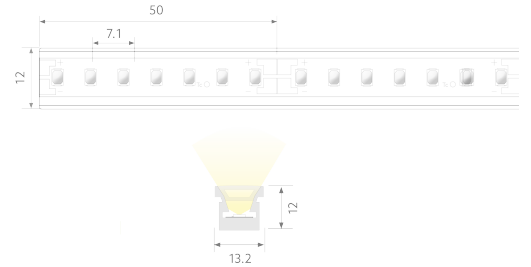

BL AIR TOP 600

BL AIR Top LED lighth tube 600lm/m 24VDC 7.5W/m IP67 827 5m

Article no.: 102111

Lamp voltage

Max. length

Colour rendering index CRI

Luminous flux per meter

TENDER TEXT

AIR TOP LED lighth tube, LED strip in silicone sheath, 600 lm/m, wave-shaped bend to light emission surface, cable connection on one side, cable outlet at bottom, OSP Flex, 24VDC 7.5W/m IP67 CRI>80 2700K WHITE 5m

State of origin AT
BL AIR Top LED light tube 600lm/m 24VDC 7.5W/m IP67 827 5m
Customs tariff number 94054039
Article no.: 102111
Net weight [g] 609

Gross weight [g]	609
Gross width [mm]	330
Gross height [mm]	27
Gross length [mm]	330
Net width [mm]	13.2
Net height [mm]	12
Net length [mm]	5010

* Information about the electrical and lighting technology measurements: Performance data measured after 1 min. at 25 °C ambient temperature and a light colour of 4,000 K (or RGB). These values can have a tolerance value of +/- 15%. Module length at 24 V input voltage at the module and luminous flux drop 10% over the specified length.