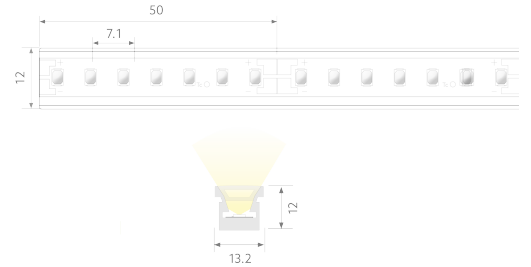

BL AIR TOP 600

BL AIR Top LED lighth tube 600lm/m 24VDC 7.5W/m IP67 830 5m

Article no.: 102112

Lamp voltage

Max. length

Colour rendering index CRI

Luminous flux per meter

TENDER TEXT

AIR TOP LED lighth tube, LED strip in silicone sheath, 600 lm/m, wave-shaped bend to light emission surface, cable connection on one side, cable outlet at bottom, 24VDC 7.5W/m IP67 CRI>80 3000K WHITE 5m

TOP-FEATURES

- //_ Homogeneously luminous light line without visible light points
- //_ IP67 -protection in highly flexible silicone jacket
- //_ New connection: the end caps close straight to the profile

PACKAGING INFORMATION

State of origin AT
BL AIR Top LED light tube 600lm/m 24VDC 7.5W/m IP67 830 5m
Customs tariff number 94054039
Article no.: 102112
Net weight [g] 609

Gross weight [g]	609
Gross width [mm]	330
Gross height [mm]	27
Gross length [mm]	330
Net width [mm]	13.2
Net height [mm]	12
Net length [mm]	5010