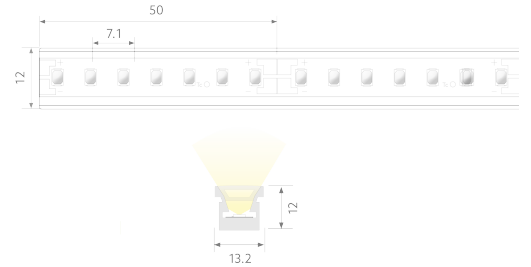

BL AIR TOP 900

BL AIR Top LED lighth tube 900lm/m 24VDC 11W/m IP67 827 5m

Article no.: 102114

Lamp voltage

Max. length

Colour rendering index CRI

Luminous flux per meter

TENDER TEXT

AIR TOP LED lighth tube, LED strip in silicone sheath, 900 lm/m, wave-shaped bend to light emission surface, cable connection on one side, cable outlet at bottom, OSP Flex, 24VDC 11W/m IP67 CRI>80 2700K WHITE 5m

State of origin	AT
BL AIR Top LED light tube 900lm/m 24VDC 11W/m IP67 827 5m	
Customs tariff number	94054039
Article no.: 102114	
Net weight [g]	609
Gross weight [g]	609
Gross width [mm]	330
Gross height [mm]	27
Gross length [mm]	330
Net width [mm]	13.2
Net height [mm]	12
Net length [mm]	5010

* Information about the electrical and lighting technology measurements: Performance data measured after 1 min. at 25 °C ambient temperature and a light colour of 4,000 K (or RGB). These values can have a tolerance value of +/- 15%. Module length at 24 V input voltage at the module and luminous flux drop 10% over the specified length.