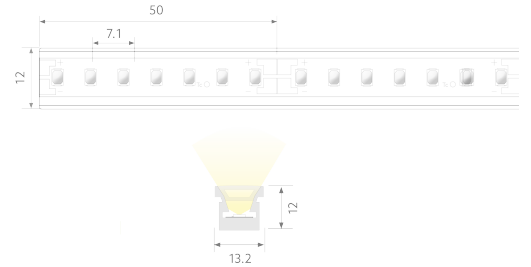

BL AIR TOP 900

BL AIR Top LED lighth tube 900lm/m 24VDC 11W/m IP67 830 5m

Article no.: 102115

Lamp voltage

Max. length

Colour rendering index CRI

Luminous flux per meter

TENDER TEXT

AIR TOP LED lighth tube, LED strip in silicone sheath, 900 lm/m, wave-shaped bend to light emission surface, cable connection on one side, cable outlet at bottom, OSP Flex, 24VDC 11W/m IP67 CRI>80 3000K WHITE 5m

State of origin	AT
BL AIR Top LED light tube 900lm/m 24VDC 11W/m IP67 830 5m	
Customs tariff number	94054039
Article no.: 102115	
Net weight [g]	609
Gross weight [g]	609
Gross width [mm]	330
Gross height [mm]	27
Gross length [mm]	330
Net width [mm]	13.2
Net height [mm]	12
Net length [mm]	5010

* Information about the electrical and lighting technology measurements: Performance data measured after 1 min. at 25 °C ambient temperature and a light colour of 4,000 K (or RGB). These values can have a tolerance value of -/+ 15%. Module length at 24 V input voltage at the module and luminous flux drop 10% over the specified length.