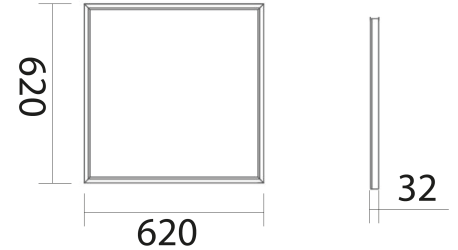

# BL Panel Backlit

**BL Backlit Panel 620mm 4500lm 32W 90D 840 white 900mA**  
Article no.: 718087

Beam angle

Degree of protection (IP)

Rated luminous flux  
according to IEC  
62722-2-1

Rated life time L80/B10 at  
25 °C

## TENDER TEXT

LED backlit panel, 4,500 lumens, 32W, 90° direct beam, CRI >80, 4,000 Kelvin, IP40, protection class III, dimmable, UGR BL Panel Backlit Article 718087 LED panel for installation as Surface / Installation / Suspension - made of high-quality, White coated frames made of Aluminium . Microprismatic layer for modular ceilings with concealed or visible support system. Very flat and compact design with a total height of 32 . Homogeneous light distribution across the entire light emission surface, service life of 50000 , luminous flux 4500 ; Current max. , color rendering >80 ; light color White , color temperature 4000 ; UGR

### BL Panel Backlit

State of origin	CN
<b>BL Backlit Panel 620mm 4500lm 32W 90D 840 white 900mA</b>	
Customs tariff number	94054239
Article no.: 718087	
Net weight [g]	1950
Gross weight [g]	3500
Gross width [mm]	625
Gross height [mm]	70
Gross length [mm]	630
Net width [mm]	620
Net height [mm]	32
Net length [mm]	620