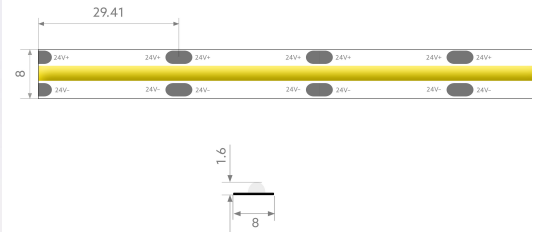

BL COR Pure COB

BL COR Pure COB LED strip 1220lm/m 24VDC 10W/m IP20 930 5m

Article no.: 172312

Degree of protection (IP)

Length of particular segments

Colour of light

Colour

TENDER TEXT

LED strip light LED type: COB 1220 lm/m 24VDC 10W/m 122lm/W IP20 CRI>90 3000K, one-sided connection cable 50 cm, WHITE Colors and BLT label 5 meters

TOP-FEATURES

//__ Dot-free gelb LED light line with large beam angle 142

//__ Color rendering >90

//__ Easy installation

PACKAGING INFORMATION

State of origin CN
BL COR Pure COB LED strip 1220lm/m 24VDC 10W/m IP20 930 5m
Customs tariff number 9405423990
Article no.: 172312
Net weight [g] 120

Gross weight [g]	120
Net width [mm]	8
Net height [mm]	1.6
Net length [mm]	5000

* Information about the electrical and lighting technology measurements: Performance data measured after 1 min. at 25 °C ambient temperature and a light colour of 4,000 K (or RGB). These values can have a tolerance value of +/- 10% (or +/- 15 %at ECO / TWO / RGB / AIR). Module length at 24 V input voltage at the module and luminous flux drop 10% over the specified length.