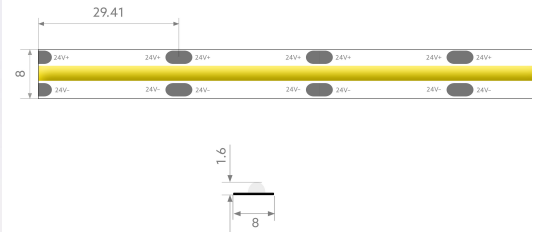

# BL COR Pure COB

BL COR Pure COB LED strip 1320lm/m 24VDC 10W/m IP20 940 5m

Article no.: 172313

Degree of protection (IP)

Length of particular segments

Colour of light

Colour

## TENDER TEXT

LED strip light LED type: COB 1320 lm/m 24VDC 10W/m 132lm/W IP20 CRI>90 4000K, one-sided connection cable 50 cm, WHITE Colors and BLT label 5 meters

# PACKAGING INFORMATION

State of origin CN  
**BL COR Pure COB LED strip 1320lm/m 24VDC 10W/m IP20 940 5m**  
Customs tariff number 9405423990  
Article no.: 172313  
Net weight [g] 120

Gross weight [g]	120
Net width [mm]	8
Net height [mm]	1.6
Net length [mm]	5000

\* Information about the electrical and lighting technology measurements: Performance data measured after 1 min. at 25 °C ambient temperature and a light colour of 4,000 K (or RGB). These values can have a tolerance value of +/- 10% (or +/- 15 %at ECO / TWO / RGB / AIR ). Module length at 24 V input voltage at the module and luminous flux drop 10% over the specified length.