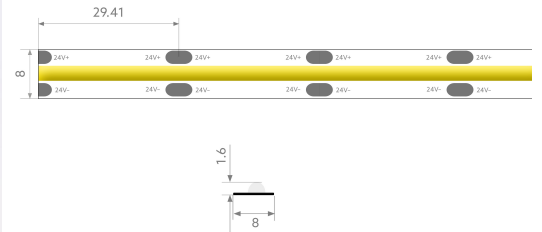

# BL COR Pure COB

BL COR Pure COB LED strip 900lm/m 24VDC 10W/m IP20 930 5m

Article no.: 171845

Degree of protection (IP)

Length of particular segments

Colour of light

Colour

## TENDER TEXT

LED strip light LED type: COB 900 lm/m 24VDC 10W/m 90lm/W IP20 CRI>90 3000K, one-sided connection cable 50 cm, WHITE Colors and BLT label 5 meters

## TOP-FEATURES

//\_\_ Dot-free gelb LED light line with large beam angle 142

//\_\_ Color rendering >90

//\_\_ Easy installation

# PACKAGING INFORMATION

State of origin	CN
<b>BL COR Pure COB LED strip 900lm/m 24VDC 10W/m IP20 930 5m</b>	
Customs tariff number	9405423990
Article no.: 171845	
Net weight [g]	120
Gross weight [g]	120
Net width [mm]	8
Net height [mm]	1.6
Net length [mm]	5000