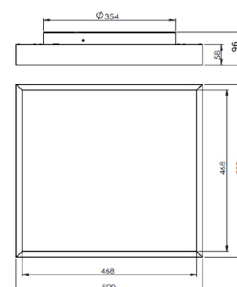

Ceiling & wall luminaires Comfort

BL CWL Comfort Luminaires Q500mm 4000lm 34W 110D/I 840 white

Article no.: 730015

Beam angle

Suitable for emergency lighting

Height

Rated luminous flux according to IEC 62722-2-1

TENDER TEXT

Ceiling and wall luminaire, white, microprismatic cover, direct/indirect, incl. converter, 4000K, UGR Ceiling & wall luminaires Comfort Article 730015 LED ceiling and wall light with direct/indirect light distribution for a pleasant and homogeneous room experience. Installation option: Bajonettverschluss Light body made of high-quality Aluminium, which is coated with a White matt. The cover is made of Plastic Opal. Lumen 4000 with an efficiency of 117 and a color rendering of >80, total power 34, beam angle 110, service life 50000, protection class IP20, UGR

BL CWL Comfort Luminaires Q500mm 4000lm 34W 110D/I 840 white

Article no.: 730015

PACKAGING INFORMATION

State of origin	CN
Net weight [g]	5645
Gross weight [g]	6230
Net width [mm]	500
Net height [mm]	96
Net length [mm]	500