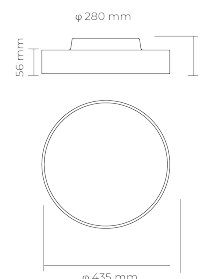

Ceiling- & Wall luminiare Trend

BL CWL Trend+ surface/pendant lum. 435mm 4400lm 40W 90D/I 830-840 black DALI

Article no.: 731021

Black

Colour housing