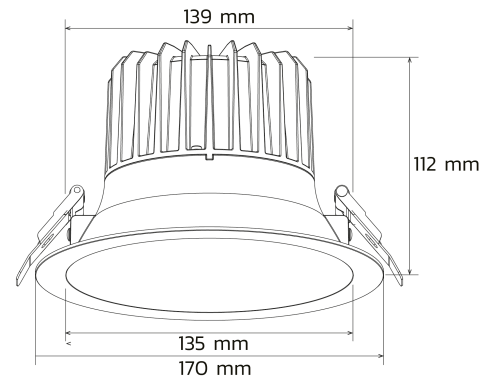

BL Downlight Office

BL Downlight Office recessed luminaire D170mm 1800lm 18W 60D 940 white 450mA

Article no.: 728055

Einbau

Mounting method

IP44

Degree of protection (IP)

170

Diameter

TENDER TEXT

LED recessed downlight round, white aluminium housing, without power supply unit, 1,800 lumen, 18W, 60° direct beam, CRI >90, 4,000 Kelvin, IP44, dimensions: D 170 x H 112 mm BL Downlight Office Article 728055 LED recessed ceiling downlight made of high-quality White coated Aluminium . The luminaire impresses with its excellent light quality and homogeneous light distribution across the entire light-emitting surface. Thanks to its protection rating IP44 , the BL Downlight Office is also suitable for areas with demanding requirements. With a power consumption of 18 , a luminous flux of 1800 is achieved, corresponding to an efficiency of 100 . The color rendering index (CRI) is >90 , the light color is White with 4000 , and the luminaire has a beam angle of 60 . The dimensions are D 170 x H 112 mm with a required ceiling cutout of 139 .

Article no.: 728055

PACKAGING INFORMATION

State of origin	CN
Customs tariff number	94054239
Net weight [g]	500
Gross weight [g]	640
Gross width [mm]	190
Gross height [mm]	140
Gross length [mm]	190
Net width [mm]	170
Net height [mm]	112
Net length [mm]	170