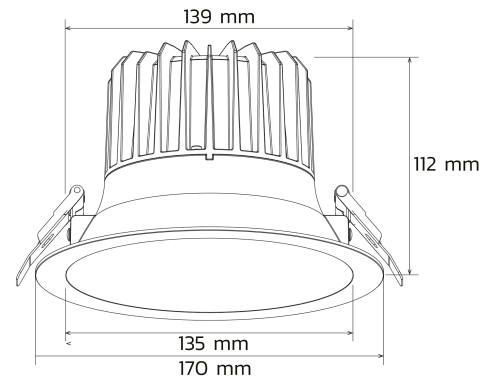

BL Downlight Office

BL Downlight Office recessed luminaire D170mm 1800lm 18W 60D 940 white 450mA

Article no.: 728055

Einbau

Mounting method

IP44

Degree of protection (IP)

170

Diameter

TENDER TEXT

LED recessed downlight round, white aluminium housing, without power supply unit, 1,800 lumen, 18W, 60° direct beam, CRI >90, 4,000 Kelvin, IP44, dimensions: D 170 x H 112 mm BL Downlight Office Article 728055 LED ceiling recessed downlight - control gear - nein , made of high-quality, White coated Aluminium frame; best light quality and homogeneous symmetrical light distribution across the entire light emission surface, protection class IP44 , luminous flux 1800 , connected load 18 , luminous efficacy 100 , color rendering >90 , light color White , color temperature 4000 K, beam angle 60 , dimensions: 170 x 112 , ceiling cutout 139

TOP-FEATURES

//__ This high-quality downlight offers a glare limitation of <19

//__ Protection class (room side) IP44

//__ COB light source

//__ Plug&Play connection