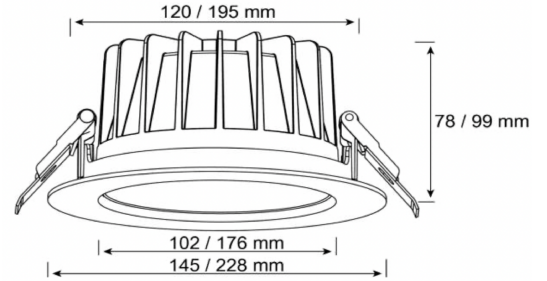

BL Downlight Protected

BL Downlight Protected recessed luminaire 228mm 3300lm 29W 60D 840 WH IP54 800mA

Article no.: 723010

Degree of protection (IP)

TENDER TEXT

Recessed LED downlight, round, 3.300 lumens, 29W, 60° direct beam, CRI >80, 4,000 Kelvin, IP54, protection class III, not dimmable, UGR BL Downlight Protected Article 723010 BL Downlight Protected LED downlight with easy installation and commissioning of the LED power supply unit thanks to the pre-installed connection cable; highly efficient reflector made of Aluminium, high-quality, White cooling housing made of aluminum, excellent thermal management, protection class IP54 on the room side; shock resistance; protection class III, luminaire luminous flux 3300; Connected load 17 W, color rendering >80, light color White, color temperature 4000 K, beam angle 60, glare-free light distribution using a special reflector, UGR < 22, dimensions (L/W/H): 228 x 228 x 99

TOP-FEATURES

- //__ Excellent glare value of UGR < 22
- //__ Aluminum reflector with mirror optics
- //__ Protection class (room side) IP54
- //__ Plug&Play Connection