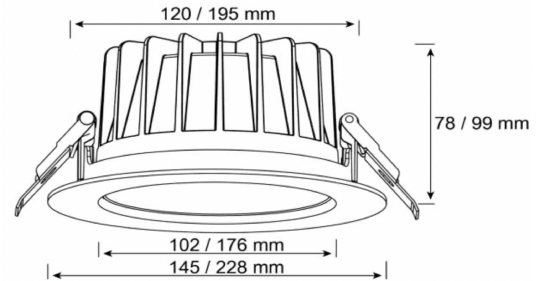

BL Downlight Protected

BL Downlight Protected recessed luminaire 228mm 3300lm 29W 60D 840 WH IP54 800mA

Article no.: 723010

Degree of protection (IP)

TENDER TEXT

Recessed LED downlight, round, 3.300 lumens, 29W, 60° direct beam, CRI >80, 4,000 Kelvin, IP54, protection class III, not dimmable, UGR BL Downlight Protected Article 723010 BL Downlight Protected LED downlight with easy installation and commissioning of the LED power supply unit thanks to the pre-installed connection cable; highly efficient reflector made of Aluminium, high-quality, White cooling housing made of aluminum, excellent thermal management, protection class IP54 on the room side; shock resistance; protection class III, luminaire luminous flux 3300; Connected load 17 W, color rendering >80, light color White, color temperature 4000, beam angle 60, glare-free light distribution using a special reflector, UGR < 22, dimensions (L/W/H): 228 x 228 x 99

TOP-FEATURES

- //__ Excellent glare value of UGR < 22
- //__ Aluminum reflector with mirror optics
- //__ Protection class (room side) IP54
- //__ Plug&Play Connection

BL Downlight Protected

BL Downlight Protected recessed luminaire 228mm 3300lm 29W 60D 840 WH IP54 800mA

Article no.: 723010

PACKAGING INFORMATION

State of origin	CN
Net weight [g]	1135
Gross weight [g]	1305

SAFETY INFORMATION: Read the safety and installation instructions carefully and completely before commissioning. The operating instructions can be found at: www.better-light.at