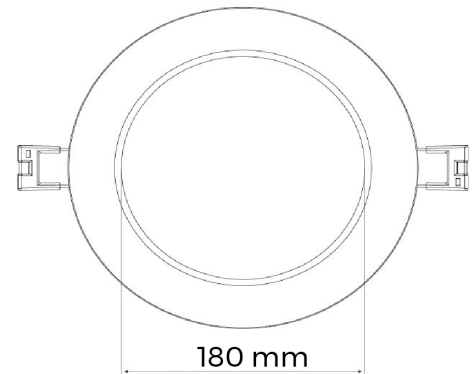

BL Downlight Pure MS

BL Downlight Pure-MS 240mm 1900/2300lm 16.5/21W 110D 840 WH IP40 550/700mA
Article no.: 722026

Mounting method

Degree of protection (IP)

TENDER TEXT

LED recessed downlight round, 1,900 or 2,300 lumens, 16.5 or 21W, 110° direct beam, CRI >80, 4,000 Kelvin, IP40, IK05, protection class III, dimmable, white aluminum housing, without power supply, with motion sensor and through-wiring box, dimensions: D 240mm x H 24mm BL Downlight Pure MS Article 722026 LED Einbau downlight - operating device yes , compact design with high-quality, White coated Aluminium frame; best light quality and homogeneous, symmetrical light distribution across the entire light emission surface; UV-resistant yes , Protection class IP40 , Shock resistance IK05 , Luminous flux , Connected load 21 , Luminaire luminous efficacy , Color rendering >80 , Light color White , Color temperature 4000 K, Beam angle 110 , Dimensions: 240 x 240 x 24

Article no.: 722026

MECHANICAL DATA

Material housing	Aluminium
Colour housing	White
Width	240
Length	240
Height/depth	24
Installation diameter	227
Outer diameter	240
Mounting method	Einbau
UV-resistant	yes
With movement sensor	yes
With light sensor	nein
Lamp type	LED nicht austauschbar
Type of fastening	Retaining springs
Impact strength	IK05
Degree of protection (IP)	IP40
With lamp	yes
Control gear included	nein

ELECTRICAL DATA

Protection class	III
Voltage type	DC
Nominal voltage	27 - 30
Max. system power	21

LIGHT TECHNICAL DATA

Beam angle	110
Colour rendering index CRI	>80
Light distribution	symmetrical
Colour temperature [K]	4000
Colour of light	White
Colour consistency (McAdam ellipse)	SDCM4

Net width [mm] 240

Net height [mm] 74
BL Downlight Pure-MS 240mm 1900/2300lm 16.5/21W 110D 840 WH IP40 550/700mA

Article no.: 722026 240

SAFETY INFORMATION: Read the safety and installation instructions carefully and completely before commissioning. The operating instructions can be found at: www.better-light.at