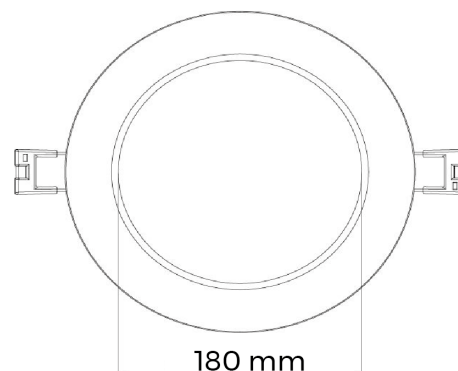

# BL Downlight Pure MS

BL Downlight Pure-MS 240mm 1900/2300lm 16.5/21W 110D 840 WH IP40 550/700mA

Article no.: 722026

Mounting method

Degree of protection (IP)

## TENDER TEXT

LED recessed downlight round, 1,900 or 2,300 lumens, 16.5 or 21W, 110° direct beam, CRI >80, 4,000 Kelvin, IP40, IK05, protection class III, dimmable, white aluminum housing, without power supply, with motion sensor and through-wiring box, dimensions: D 240mm x H 24mm BL Downlight Pure MS Article 722026 LED Einbau downlight - operating device Yes , compact design with high-quality, White coated Aluminium frame; best light quality and homogeneous, Symmetrical light distribution across the entire light emission surface; UV-resistant Yes , Protection class IP40 , Shock resistance IK05 , Luminous flux , Connected load 21 , Luminaire luminous efficacy , Color rendering >80 , Light color White , Color temperature 4000 , Beam angle 110 , Dimensions: 240 x 240 x 24

# BL Downlight Pure MS

**BL Downlight Pure-MS 240mm 1900/2300lm 16.5/21W 110D 840 WH IP40 550/700mA**

Article no.: 722026

## PACKAGING INFORMATION

State of origin	CN
Customs tariff number	94054239
Net weight [g]	520
Gross weight [g]	685
Gross width [mm]	250
Gross height [mm]	40
Gross length [mm]	285
Net width [mm]	240
Net height [mm]	24
Net length [mm]	240