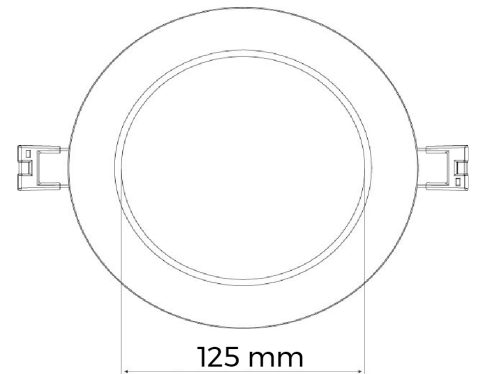

# BL Downlight Pure Flat

BL Downlight Pure recessed luminaire 180mm 1300lm 12.5W 110D 830white IP44 350mA  
Article no.: 722031

Height/depth

UV-resistant

Impact strength

Degree of protection (IP)

## TENDER TEXT

LED recessed downlight round, 1,300 lumen, 12.5W, 110° direct beam, CRI >80, 3,000 Kelvin, IP44, IK05, protection class III, dimmable, UV-resistant, EEK F, white aluminium housing, without power supply unit, dimensions: D 180mm x H 24mm BL Downlight Pure Flat Article 722031 LED ceiling recessed downlight - power supply nein - with Retaining springs for ceiling thicknesses of 10 - 20 mm; use when space in the ceiling is limited; high-quality, White coated Aluminium frame; best light quality and homogeneous symmetrical light distribution across the entire light emission surface; UV-resistant yes; protection class IP44; Shock resistance IK05, Luminous flux 1300, Connected load 12.5, Luminaire luminous efficacy 104, Color rendering >80, Light color White, Color temperature 3000 K, Beam angle 110, Dimensions: 180 x 24, Ceiling cutout 165

## MECHANICAL DATA

Material housing	Aluminium
Colour housing	White
Width	180
Length	180
Height/depth	24
Installation diameter	165
Outer diameter	180
Mounting method	Einbau
UV-resistant	yes
Lamp type	LED nicht austauschbar
Type of fastening	Retaining springs
Impact strength	IK05
Degree of protection (IP)	IP44
With lamp	yes
Surface finishing	matt
Suitable for wall mounting	yes
Control gear included	nein
Suitable for ceiling mounting	yes

## PACKAGING INFORMATION

State of origin	CN
Net weight [g]	300
Gross weight [g]	341
Net width [mm]	180
Net height [mm]	24
Net length [mm]	180

SAFETY INFORMATION: Read the safety and installation instructions carefully and completely before commissioning. The operating instructions can be found at: [www.better-light.at](http://www.better-light.at)