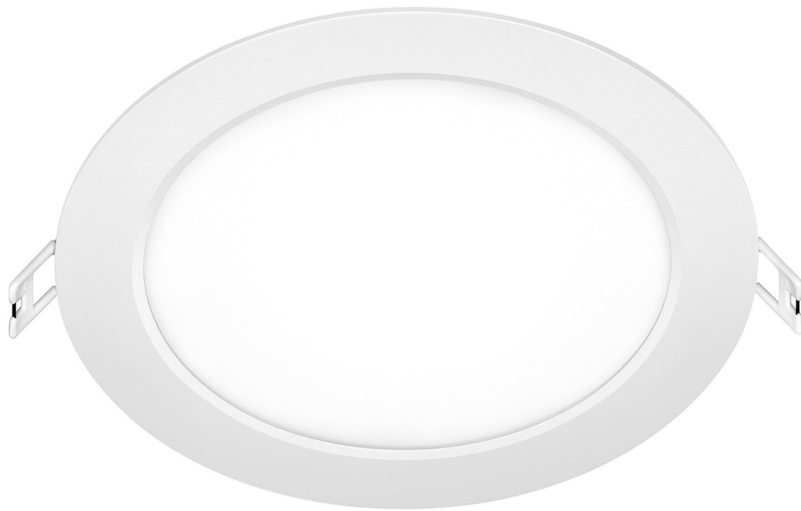

# BL Downlight Pure Flat

BL Downlight Pure recessed luminaire 180mm 1300lm 12.5W 110D 830white IP44 350mA  
Article no.: 722031

Height/depth

UV-resistant

Impact strength

Degree of protection (IP)

## TENDER TEXT

LED recessed downlight round, 1,300 lumen, 12.5W, 110° direct beam, CRI >80, 3,000 Kelvin, IP44, IK05, protection class III, dimmable, UV-resistant, EEK F, white aluminium housing, without power supply unit, dimensions: D 180mm x H 24mm BL Downlight Pure Flat Article 722031 LED ceiling recessed downlight - power supply nein - with Retaining springs for ceiling thicknesses of 10 - 20 mm; use when space in the ceiling is limited; high-quality, White coated Aluminium frame; best light quality and homogeneous symmetrical light distribution across the entire light emission surface; UV-resistant yes; protection class IP44; Shock resistance IK05, Luminous flux 1300, Connected load 12.5, Luminaire luminous efficacy 104, Color rendering >80, Light color White, Color temperature 3000 K, Beam angle 110, Dimensions: 180 x 24, Ceiling cutout 165

## TOP-FEATURES

- //\_\_ Light color 3000 K
- //\_\_ IP44 splash-proof
- //\_\_ Plug&Play connection
- //\_\_ Extra-flat design

## MECHANICAL DATA

Material housing	Aluminium
Colour housing	White
Width	180
Length	180
Height/depth	24
Installation diameter	165
Outer diameter	180
Mounting method	Einbau
UV-resistant	yes
Lamp type	LED nicht austauschbar
Type of fastening	Retaining springs
Impact strength	IK05
Degree of protection (IP)	IP44
With lamp	yes
Surface finishing	matt
Suitable for wall mounting	yes
Control gear included	nein
Suitable for ceiling mounting	yes