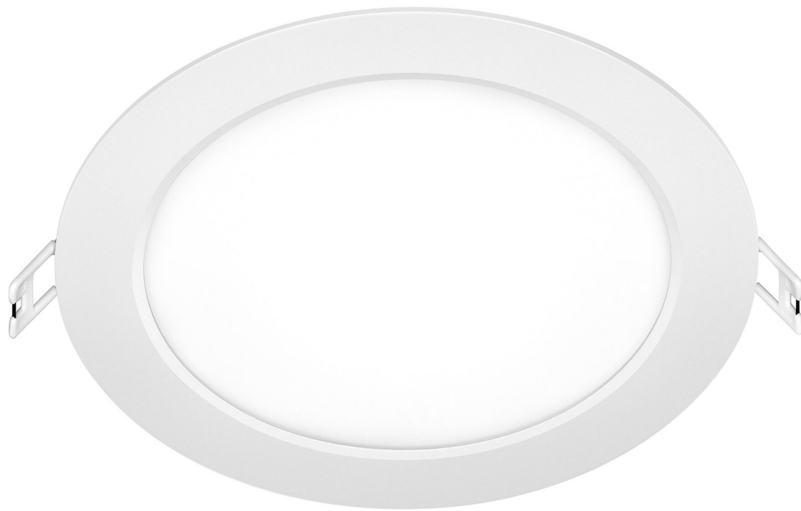

BL Downlight Pure Flat

BL Downlight Pure recessed luminaire 2300lm 18.5W 110D 840 WH IP44 700mA

Article no.: 722017

Height/depth

UV-resistant

Impact strength

Degree of protection (IP)

TENDER TEXT

LED recessed downlight round, 2,300 lumen, 18.5W, 110° direct beam, CRI >80, 4,000 Kelvin, IP44, IK05, protection class III, dimmable, UV-resistant, EEK E, white aluminium housing, without power supply unit, without cable, dimensions: D 240mm x H 24mm BL Downlight Pure Flat Article 722017 LED ceiling recessed downlight - power supply nein - with Retaining springs for ceiling thicknesses of 10 - 20 mm; use when space in the ceiling is limited; high-quality, White coated Aluminium frame; best light quality and homogeneous symmetrical light distribution across the entire light emission surface; UV-resistant yes ; protection class IP44 ; Shock resistance IK05 , Luminous flux 2300 , Connected load 18.5 , Luminaire luminous efficacy 124 , Color rendering >80 , Light color White , Color temperature 4000 K, Beam angle 110 , Dimensions: 240 x 24 , Ceiling cutout 227

TOP-FEATURES

- //__ Light color 4000 K
- //__ IP44 splash-proof
- //__ Plug&Play connection
- //__ Extra-flat design

BL Downlight Pure Flat

BL Downlight Pure recessed luminaire 2300lm 18.5W 110D 840 WH IP44 700mA

Article no.: 722017

MECHANICAL DATA

Material housing	Aluminium
Colour housing	White
Width	240
Length	240
Height/depth	24
Installation diameter	227
Outer diameter	240
UV-resistant	yes
Lamp type	LED nicht austauschbar
Type of fastening	Retaining springs
Impact strength	IK05
Degree of protection (IP)	IP44
With lamp	yes
Surface finishing	matt
Suitable for wall mounting	yes
Control gear included	nein
Suitable for ceiling mounting	yes