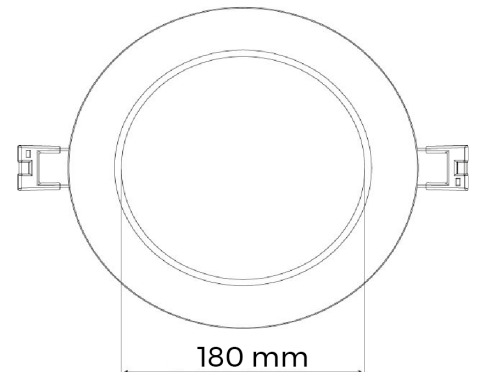

BL Downlight Pure Flat

BL Downlight Pure recessed luminaire 2300lm 18.5W 110D 840 WH IP44 700mA

Article no.: 722017

Height/depth

UV-resistant

Impact strength

Degree of protection (IP)

TENDER TEXT

LED recessed downlight round, 2,300 lumen, 18.5W, 110° direct beam, CRI >80, 4,000 Kelvin, IP44, IK05, protection class III, dimmable, UV-resistant, EEK E, white aluminium housing, without power supply unit, without cable, dimensions: D 240mm x H 24mm BL Downlight Pure Flat Article 722017 LED ceiling recessed downlight - power supply nein - with Retaining springs for ceiling thicknesses of 10 - 20 mm; use when space in the ceiling is limited; high-quality, White coated Aluminium frame; best light quality and homogeneous symmetrical light distribution across the entire light emission surface; UV-resistant yes ; protection class IP44 ; Shock resistance IK05 , Luminous flux 2300 , Connected load 18.5 , Luminaire luminous efficacy 124 , Color rendering >80 , Light color White , Color temperature 4000 K, Beam angle 110 , Dimensions: 240 x 24 , Ceiling cutout 227

Article no.: 722017

MECHANICAL DATA

Material housing	Aluminium
Colour housing	White
Width	240
Length	240
Height/depth	24
Installation diameter	227
Outer diameter	240
UV-resistant	yes
Lamp type	LED nicht austauschbar
Type of fastening	Retaining springs
Impact strength	IK05
Degree of protection (IP)	IP44
With lamp	yes
Surface finishing	matt
Suitable for wall mounting	yes
Control gear included	nein
Suitable for ceiling mounting	yes

TEMPERATURE TECHNICAL DATA

Impact strength	IK05
-----------------	------

PACKAGING INFORMATION

BL Downlight Pure Flat

State of origin	CN
BL Downlight Pure recessed luminaire 2300lm 18.5W 110D 840 WH IP44 700mA	
Net weight [g]	520
Article no.: 722017	
Gross weight [g]	601
Net width [mm]	240
Net height [mm]	24
Net length [mm]	240