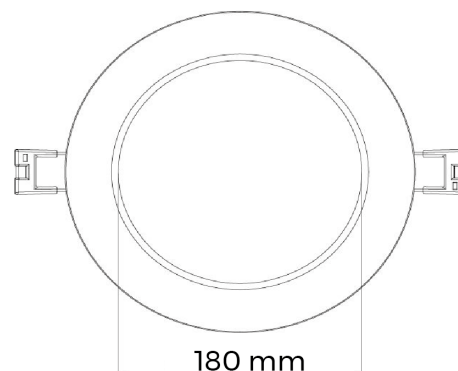

BL Downlight Pure Flat

BL Downlight Pure recessed luminaire 2300lm 18.5W 110D 840 white IP44 700mA

Article no.: 722028

Height/depth

UV-resistant

Impact strength

Degree of protection (IP)

TENDER TEXT

LED recessed downlight round, 2,300 lumen, 18.5W, 110° direct beam, CRI >80, 4,000 Kelvin, IP44, IK05, protection class III, dimmable, UV-resistant, EEK E, white aluminium housing, without power supply unit, without cable, dimensions: D 240mm x H 24mm BL Downlight Pure Flat Article 722028 LED ceiling recessed downlight - power supply nein - with Retaining springs for ceiling thicknesses of 10 - 20 mm; use when space in the ceiling is limited; high-quality, White coated Aluminium frame; best light quality and homogeneous symmetrical light distribution across the entire light emission surface; UV-resistant yes ; protection class IP44 ; Shock resistance IK05 , Luminous flux 2300 , Connected load 18.5 , Luminaire luminous efficacy 124 , Color rendering >80 , Light color White , Color temperature 4000 K, Beam angle 110 , Dimensions: 240 x 24 , Ceiling cutout 227

Article no.: 722028

MECHANICAL DATA

Material housing	Aluminium
Colour housing	White
Width	240
Length	240
Height/depth	24
Installation diameter	227
Outer diameter	240
UV-resistant	yes
Lamp type	LED nicht austauschbar
Type of fastening	Retaining springs
Impact strength	IK05
Degree of protection (IP)	IP44
With lamp	yes
Surface finishing	matt
Suitable for wall mounting	yes
Control gear included	nein
Suitable for ceiling mounting	yes

TEMPERATURE TECHNICAL DATA

Impact strength	IK05
-----------------	------

PACKAGING INFORMATION

BL Downlight Pure Flat

State of origin CN
BL Downlight Pure recessed luminaire 2300lm 18.5W 110D 840 white IP44 700mA
Customs tariff number 94054239
Article no.: 722028
Net weight [g] 520