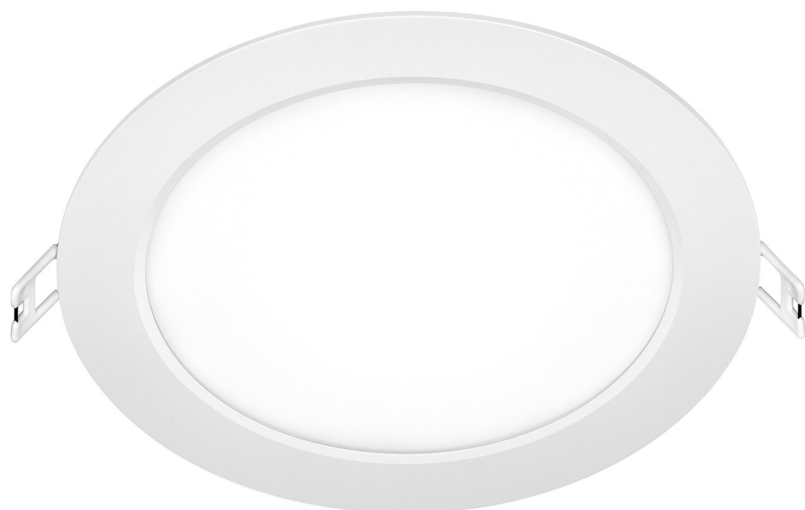

BL Downlight Pure Flat

BL Downlight Pure recessed luminaire 2300lm 18.5W 110D 840 white IP44 700mA

Article no.: 722028

Height/depth

UV-resistant

Impact strength

Degree of protection (IP)

TENDER TEXT

LED recessed downlight round, 2,300 lumen, 18.5W, 110° direct beam, CRI >80, 4,000 Kelvin, IP44, IK05, protection class III, dimmable, UV-resistant, EEK E, white aluminium housing, without power supply unit, without cable, dimensions: D 240mm x H 24mm BL Downlight Pure Flat Article 722028 LED ceiling recessed downlight - power supply nein - with Retaining springs for ceiling thicknesses of 10 - 20 mm; use when space in the ceiling is limited; high-quality, White coated Aluminium frame; best light quality and homogeneous symmetrical light distribution across the entire light emission surface; UV-resistant yes ; protection class IP44 ; Shock resistance IK05 , Luminous flux 2300 , Connected load 18.5 , Luminaire luminous efficacy 124 , Color rendering >80 , Light color White , Color temperature 4000 K, Beam angle 110 , Dimensions: 240 x 24 , Ceiling cutout 227

TOP-FEATURES

- //__ Light color 4000 K
- //__ IP44 splash-proof
- //__ Plug&Play connection
- //__ Extra-flat design

BL Downlight Pure Flat

BL Downlight Pure recessed luminaire 2300lm 18.5W 110D 840 white IP44 700mA

Article no.: 722028

MECHANICAL DATA

Material housing	Aluminium
Colour housing	White
Width	240
Length	240
Height/depth	24
Installation diameter	227
Outer diameter	240
UV-resistant	yes
Lamp type	LED nicht austauschbar
Type of fastening	Retaining springs
Impact strength	IK05
Degree of protection (IP)	IP44
With lamp	yes
Surface finishing	matt
Suitable for wall mounting	yes
Control gear included	nein
Suitable for ceiling mounting	yes