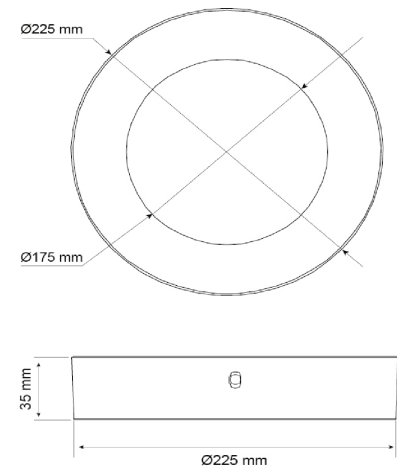

BL Downlight Pure Mounted R

BL Downlight Pure surface-mounted 225mm 2000lm 18.5W 110D 840 white IP44 700mA
Article no.: 722032

Mounting method

Degree of protection (IP)

Diameter

Flicker-free

TENDER TEXT

LED surface-mounted downlight round, 2,000 lumens, 18.5W, 110° direct beam, CRI >80, 4,000 Kelvin, IP44, IK05, protection class III, dimmable, UV-resistant, EEK F, white aluminium housing, without power supply unit, dimensions: D 225mm x H 35mm BL Downlight Pure Mounted R Article 722032 LED Aufbau downlight with power supply Yes ; including fastening material; compact design with high-quality, White coated Aluminium frame; best light quality and homogeneous, Symmetrical light distribution across the entire light emission surface; UV-resistant Yes , Protection class IP44 , Shock resistance IK05 , Luminous flux 2000 , Connected load 21 , Luminaire luminous efficacy 95 , Color rendering >80 , Light color White , Color temperature 4000 , Beam angle 110 , Ambient temperature -20 ... +40 , Dimensions: 225 x 225 x 35

TOP-FEATURES

- //__ Round and square design
- //__ Installation height 35
- //__ Protection class IP44
- //__ Plug&Play Connection

BL Downlight Pure Mounted R

BL Downlight Pure surface-mounted 225mm 2000lm 18.5W 110D 840 white IP44 700mA

Article no.: 722032

PACKAGING INFORMATION

State of origin	CN
Net weight [g]	540
Gross weight [g]	625
Net width [mm]	225
Net height [mm]	35
Net length [mm]	225

SAFETY INFORMATION: Read the safety and installation instructions carefully and completely before commissioning. The operating instructions can be found at: www.better-light.at