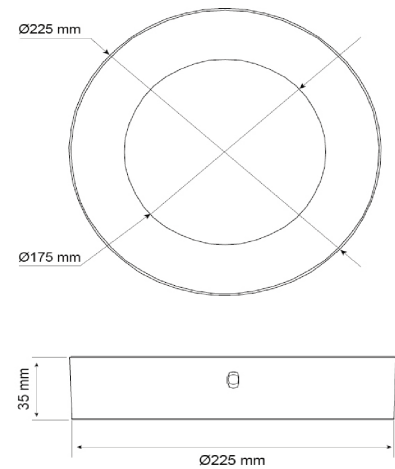

BL Downlight Pure Mounted R

BL Downlight Pure surface-mounted 225mm 2000lm 21W 110D 840 WH IP44 700mA

Article no.: 722019

Mounting method

Degree of protection (IP)

Diameter

Flicker-free

TENDER TEXT

LED surface-mounted downlight round, 2,000 lumens, 21W, 110° direct beam, CRI >80, 4,000 Kelvin, IP44, IK05, protection class III, dimmable, UV-resistant, EEC F, white aluminium housing, without power supply unit, dimensions: D 225mm x H 35mm BL Downlight Pure Mounted R Article 722019 LED Aufbau downlight with power supply yes ; including fastening material; compact design with high-quality, White coated Aluminium frame; best light quality and homogeneous, symmetrical light distribution across the entire light emission surface; UV-resistant yes , Protection class IP44 , Shock resistance IK05 , Luminous flux 2000 , Connected load 21 , Luminaire luminous efficacy 95 , Color rendering >80 , Light color White , Color temperature 4000 K, Beam angle 110 , Ambient temperature -20 ... +40 , Dimensions: 225 x 225 x 35

Article no.: 722019

MECHANICAL DATA

Material housing	Aluminium
Colour housing	White
Width	225
Length	225
Height/depth	35
Diameter	225
Mounting method	Aufbau
UV-resistant	yes
Impact strength	IK05
Degree of protection (IP)	IP44
With lamp	yes
Control gear included	yes

Gross weight [g] 625
BL Downlight Pure surface-mounted 225mm 2000lm 21W 110D 840 WH IP44 700mA

Net width [mm] 225
Article no.: 722019

Net height [mm] 35

Net length [mm] 225

BETTER LIGHT

SAFETY INFORMATION: Read the safety and installation instructions carefully and completely before commissioning. The operating instructions can be found at: www.better-light.at