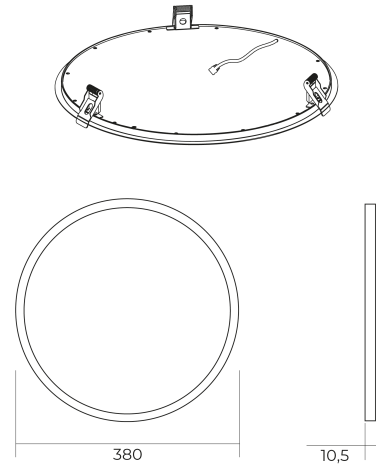

BL Downlight UGR Flat

BL Downlight UGR Flat recessed luminaire 380mm 1700lm 15W 90D 840 white 450 mA

Article no.: 723020

Height/depth

Colour housing

Degree of protection (IP)

Rated luminous flux
according to IEC
62722-2-1

TENDER TEXT

Extra flat round downlight with UGR80, 4000K, D380 x T10.5mm, with 3 spring clamps BL Downlight UGR Flat Article 723020 LED recessed ceiling downlight made of high-quality, White coated Aluminium . The BL Downlight UGR Flat offers high light quality and Symmetrical homogeneous light distribution across the entire light-emitting surface. Designed with protection class IP20 . The luminous flux is 1700 with a connected load of 15 , corresponding to a luminaire efficacy of 113 . The color rendering index (CRI) is Ra >80 . The light color is White with a color temperature of 4000 . The beam angle is 90 . Dimensions: Durchmesser 380 x Höhe 10.5 . Required ceiling cutout 365

TOP-FEATURES

- //_ Use where space is limited in the ceiling
- //_ Glare limitation <19 despite low height of 10.5
- //_ Plug&Play connection

BL Downlight UGR Flat

BL Downlight UGR Flat recessed luminaire 380mm 1700lm 15W 90D 840 white 450 mA

Article no.: 723020

PACKAGING INFORMATION

State of origin	CN
Customs tariff number	94054239
Net weight [g]	1180
Gross weight [g]	1370
Gross width [mm]	385
Gross height [mm]	385
Gross length [mm]	45
Net width [mm]	380
Net height [mm]	380
Net length [mm]	10.5