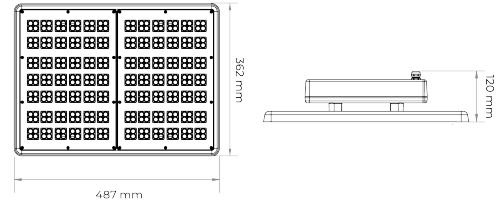

BL High Bays Comfort+

BL HB Comfort+ surface/pendant luminaire 415mm 19200lm 120W 110D 840 230V

Article no.: 740014

Impact strength

Degree of protection (IP)

Rated luminous flux
according to IEC
62722-2-1

Ball impact resistant

TENDER TEXT

High bay luminaire made of aluminium, incl. converter and wire suspension, 19200lm, 120W, 4000K, CRI80, 110°, IP65, IK10, UGRBL High Bays Comfort+

Article 740014

LED High Bay with LED power supply - Yes - mounted on housing. Highly efficient lens optics. Cooling housing Aluminium, excellent thermal management, suitable for ambient temperatures of -40...+50, protection type IP65, shock resistance IK10, protection class I, ball-proof - Yes - according to DIN 18032-3, service life of 50000, luminous flux 19200, connected load 120, color rendering >80, color temperature 4000, beam angle 110, glare limit