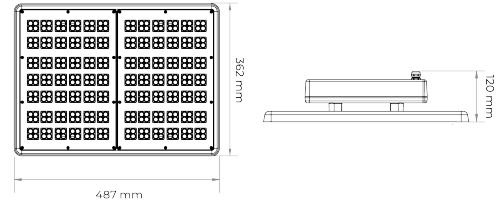

BL High Bays Comfort

BL HB Comfort+ surface/pendant luminaire 415mm 19200lm 120W 110D 840 230V

Article no.: 740014

Impact strength

Degree of protection (IP)

Rated luminous flux
according to IEC
62722-2-1

Ball impact resistant

TENDER TEXT

High bay luminaire made of aluminium, incl. converter and wire suspension, 19200lm, 120W, 4000K, CRI80, 110°, IP65, IK10, UGR BL High Bays Comfort Article 740014 LED High Bay with LED power supply - yes - mounted on housing. Highly efficient lens optics. Cooling housing Aluminium, excellent thermal management, suitable for ambient temperatures of -40...+50, protection type IP65, shock resistance IK10, protection class I, ball-proof - yes - according to DIN 18032-3, service life of 50000, luminous flux 19200, connected load 120, color rendering >80, color temperature 4000 K, beam angle 110, glare limit

BL High Bays Comfort

BL HB Comfort+ surface/pendant luminaire 415mm 19200lm 120W 110D 840 230V

Article no.: 740014

MECHANICAL DATA

Material housing	Aluminium
Colour housing	Aluminium
Width	310
Length	415
Height/depth	120
Mounting method	Anbau / Pendel
Type of control gear	LED - Betriebsgerät stromgesteuert
Ball impact resistant	yes
Lamp type	LED nicht austauschbar
Type of fastening	Seilabhängung / Montagebügel
Impact strength	IK10
Degree of protection (IP)	IP65
Control gear included	yes
Suspension included in delivery	yes
Unified Glare Ratio (UGR)	<21