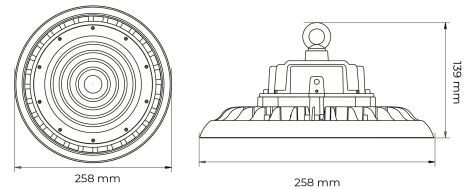

BL High Bays Pure

BL HB Pure+ pendant luminaire 258mm 15000lm 100W 120D 840 230V

Article no.: 742088

Impact strength

Degree of protection (IP)

Control gear included

Rated luminous flux
according to IEC
62722-2-1

TENDER TEXT

High bay luminaire made of black aluminium, incl. converter and ring bolt, 15000lm, 100W, 4000K, CRI80, 120°, IP65, IK08
Dimensions: D258x139mm BL High Bays Pure Article 742088 LED High Bay with integrated LED power supply - yes ; Mounting type: Suspension using Seilabhängung , highly efficient lens optics, cooling housing Aluminium Black , excellent thermal management, suitable for ambient temperatures of -40...+60 , protection class IP65 , shock resistance IK08 , service life of 50000 , luminous flux 15000 , connected load 100 , color rendering >80 , color temperature 4000 K, Beam angle 120 , Shock resistance IK08 , Dimensions (D /H): 258 x 139

MECHANICAL DATA

Material housing	Aluminium
Colour housing	Black
Width	258
Length	258
Height/depth	139
Diameter	258
Mounting method	Suspension
Type of control gear	LED - Betriebsgerät stromgesteuert
Lamp type	LED nicht austauschbar
Type of fastening	Seilabhängung
Impact strength	IK08
Degree of protection (IP)	IP65
Control gear included	yes
Suspension included in delivery	nein

PACKAGING INFORMATION

State of origin	CN
Customs tariff number	94054099
Net weight [g]	1800
Gross weight [g]	2400
Gross width [mm]	305
Gross height [mm]	145
Gross length [mm]	305
Net width [mm]	258
Net height [mm]	139
Net length [mm]	258