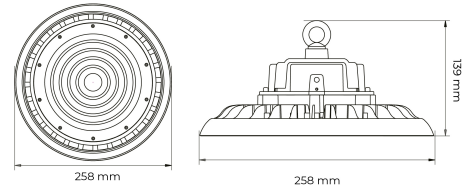

BL High Bays Pure

BL HB Pure+ pendant luminaire 258mm 15000lm 100W 120D 840 230V

Article no.: 742088

Impact strength

Degree of protection (IP)

Control gear included

Rated luminous flux
according to IEC
62722-2-1

TENDER TEXT

High bay luminaire made of black aluminium, incl. converter and ring bolt, 15000lm, 100W, 4000K, CRI80, 120°, IP65, IK08
Dimensions: D258x139mm BL High Bays Pure Article 742088 LED High Bay with integrated LED power supply - Yes ; Mounting type: Suspension using Seilabhängung , highly efficient lens optics, cooling housing Aluminium black , excellent thermal management, suitable for ambient temperatures of -40...+60 , protection class IP65 , shock resistance IK08 , service life of 50000 , luminous flux 15000 , connected load 100 , color rendering >80 , color temperature 4000 , Beam angle 120 , Shock resistance IK08 , Dimensions (D /H): 258 x 139

PACKAGING INFORMATION

State of origin	CN
Customs tariff number	94054099
Net weight [g]	1800
Gross weight [g]	2400
Gross width [mm]	305
Gross height [mm]	145
Gross length [mm]	305
Net width [mm]	258
Net height [mm]	139
Net length [mm]	258