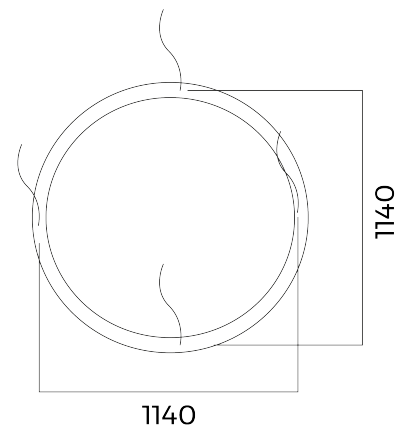

BL Loop

BL Loop profile luminaire D1200mm 5400lm 60W 110D 840 black DALI

Article no.: 704002

Colour housing

Type of fastening

Rated life time L80/B10 at
25 °C

Dimming DALI

TENDER TEXT

Round LED profile luminaire including suspension, black aluminium housing, 60W, 5,400lm, 4,000K, DALI, CRI>80, 110° direct beam angle, incl. DALI power supply unit, profile size W 60 x H60mm, dimensions: D1,200 x H60mm Item 704002 LED ring luminaire made of Aluminium black with power supply - Yes, rated voltage AC; cover made of Plastic Opal; dimmable DALI Yes or ON/OFF; protection class IP20; flicker-free Yes; easy to install Yes; lifespan of 50000, Luminous flux 5400, Colour temperature 4000, Colour reproduction >80, Beam angle 110, Ambient temperature -20 ... +40 diameter 1200 x height 60

TOP-FEATURES

//__ LED ring light suitable for a wide range of applications for general lighting
//__ Available as switchable on/off or dimmable DALI version
//__ Easy installation

PACKAGING INFORMATION

State of origin	CN
BL Loop profile luminaire D1200mm 5400lm 60W 110D 840 black DALI	
Net width [mm]	1200
Article no.: 704002	
Net height [mm]	60
Net length [mm]	1200