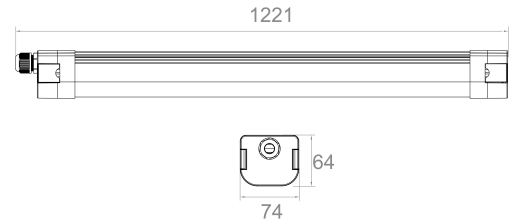

BL Moisture-proof luminaire Pure+

BL MPR Pure+ moisture-proof luminaire 1221mm 5600lm 40W 120D 840 230V

Article no.: 752021

Impact strength

Degree of protection (IP)

Control gear included

Fireproof

TENDER TEXT

LED damp-proof light, plastic housing with aluminum interior, IP65, IK08, 4000K, luminous flux 5,600 lm, 140 lm/W, CRI>80, incl. converter, fire-protected, through-wiring possible, 1,221x74x64mm, BL Moisture-proof luminaire Pure+ Article 752021 LED moisture-proof luminaire made of Kunststoff, switchable luminaire with LED converter - yes mounted in housing, mounting type Anbau - ceiling mounting with enclosed Mounting brackets possible, geeignet für Durchgangsverdrahtung, switch nein, fireproof yes, protection class IP65, impact resistance IK08, Lifetime of 50000, Power 40, Colour rendering >80, colour temperature 4000 K, beam angle 120, ambient temperature -20...+40, dimensions (L/W/H): 1221 x 74 x 64

Article no.: 752021

MECHANICAL DATA

Material	Kunststoff
Colour housing	White
Width	74
Length	1221
Height/depth	64
Mounting method	Anbau
With movement sensor	nein
With switch	nein
Lamp type	LED nicht austauschbar
Type of fastening	Mounting brackets
Material of the cover	Plastic opal
Impact strength	IK08
Degree of protection (IP)	IP65
With lamp	yes
Control gear included	yes
Fireproof	yes

TEMPERATURE TECHNICAL DATA

Impact strength	IK08
Ambient temperature during operating	- 20... + 40
Rated life time L70/B10 at 25 °C	50000

PACKAGING INFORMATION

BL Moisture-proof luminaire Pure+

State of origin	CN
BL MPR Pure+ moisture-proof luminaire 1221mm 5600lm 40W 120D 840 230V	
Customs tariff number	94054099
Article no.: 752021	
Net weight [g]	9000
Gross weight [g]	10500
Gross width [mm]	80
Gross height [mm]	70
Gross length [mm]	1280
Net width [mm]	74
Net height [mm]	64
Net length [mm]	1221