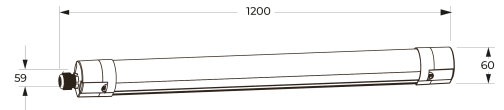

# BL Moisture-proof luminaire Trend

BL MPR Trend moisture-proof luminaire 1200mm 5400lm 20-36W 120D 840 white 230V

Article no.: 751020

Impact strength

Degree of protection (IP)

Fireproof

Type of wiring

## TENDER TEXT

LED MPR damp-proof luminaire, 5,400 lumens, 36W, 120° direct beam, CRI >80, 4,000 Kelvin, IP65, IK08, protection class I, non-dimmable, fireproof, UV-resistant, white PC housing, incl. power supply unit, switching capacity: 20, 24, 30, 36W, dimensions: L 1200mm x W 59mm x H 60mm BL Moisture-proof luminaire Trend Article 751020 LED damp room light made of PC (Polycarbonat), switchable light with LED converter - Yes - mounted in housing, mounting type Anbau - ceiling mounting with enclosed Mounting brackets possible, quick assembly with, suitable for geeignet für Durchgangsverdrahtung, UV-resistant, fireproof yes, protection class IP65, shock resistance IK08, corrosion protection, explosion protection, explosion protection yes, service life of 50000, Power 36, Color Rendering >80, Color Temperature 4000, Beam Angle 120, Ambient Temperature, Dimensions (L/W/H): 1200 x 59 x 60

## PACKAGING INFORMATION

State of origin	CN
Net weight [g]	808
Gross weight [g]	1008
Gross width [mm]	61.5
Gross height [mm]	61.5
Gross length [mm]	1240
Net width [mm]	59
Net height [mm]	60
Net length [mm]	1200