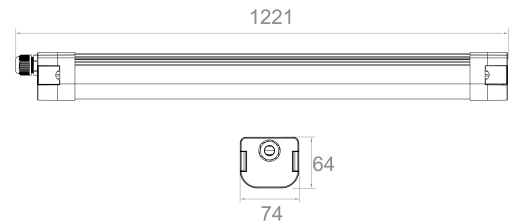

# BL Moisture-proof luminaire Trend+

BL MPR Trend+ moisture-proof luminaire 1221mm 5600lm 40W 120D 840 white 230V PA

Article no.: 751004

Impact strength

Degree of protection (IP)

Fireproof

Type of wiring

## TENDER TEXT

LED MPR moisture-proof luminaire, 5,600 lumen, 40W, 120° direct beam, CRI >80, 4,000 Kelvin, IP65, IK08, protection class III, non-dimmable, fire-resistant, UV-resistant, UGR BL Moisture-proof luminaire Trend+ Article 751004 LED damp room light made of PC (Polycarbonat) ; switchable with LED converter - yes - mounted in housing; Mounting type Aufbau - Ceiling mounting with enclosed Mounting brackets possible, quick mounting with 3-pole plug-in clip , geeignet für Durchgangsverdrahtung , UV-resistent yes , fireproof yes , protection class IP65 , shock resistance IK08 , service life of 50000 , luminous flux variably adjustable via dip switch, connected load depends on dip switch setting , unified Glare value UGR 80 , Color temperature 4000 K, Beam angle 120 , Ambient temperature -20 ... +40 , Dimensions (L/W/H): 1221 x 74 x 64

## MECHANICAL DATA

Material	PC (Polycarbonat)
Colour housing	White
Width	74
Length	1221
Height/depth	64
Mounting method	Aufbau
UV-resistant	yes
With movement sensor	nein
With switch	yes
Lamp type	LED nicht austauschbar
Type of fastening	Mounting brackets
Impact strength	IK08
Degree of protection (IP)	IP65
With lamp	yes
Control gear included	yes
Fireproof	yes
Unified Glare Ratio (UGR)	<25

## PACKAGING INFORMATION

State of origin	CN
-----------------	----

Net weight [g]	1130
----------------	------

Gross weight [g]	1500
------------------	------

Gross width [mm]	80
------------------	----

Gross height [mm]	70
-------------------	----