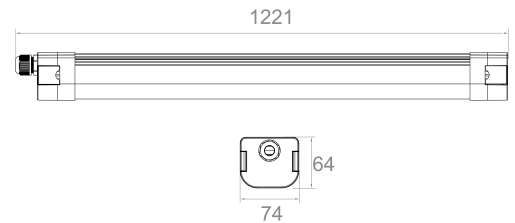

BL Moisture-proof luminaire Trend+

BL MPR Trend+ moisture-proof luminaire 1221mm 5600lm 40W 120D 840 white 230V PA

Article no.: 751004

Impact strength

Degree of protection (IP)

Fireproof

Type of wiring

TENDER TEXT

LED MPR moisture-proof luminaire, 5,600 lumen, 40W, 120° direct beam, CRI >80, 4,000 Kelvin, IP65, IK08, protection class III, non-dimmable, fire-resistant, UV-resistant, UGR BL Moisture-proof luminaire Trend+ Article 751004 LED damp room light made of PC (Polycarbonat) ; switchable with LED converter - Yes - mounted in housing; Mounting type Aufbau - Ceiling mounting with enclosed Mounting brackets possible, quick mounting with 3-pole plug-in clip , geeignet für Durchgangsverdrahtung , UV-resistent Yes , fireproof Yes , protection class IP65 , shock resistance IK08 , service life of 50000 , luminous flux variably adjustable via dip switch, connected load depends on dip switch setting , unified Glare value UGR 80 , Color temperature 4000 , Beam angle 120 , Ambient temperature -20 ... +40 , Dimensions (L/W/H): 1221 x 74 x 64

TOP-FEATURES

//__ Slim and compact moisture-proof luminaire geeignet für Durchgangsverdrahtung

//__ Integrated motion sensor nein

//__ Power adjustable via dip switches §

//__ Protection class IP65 , making it suitable for outdoor use

BL Moisture-proof luminaire Trend+

BL MPR Trend+ moisture-proof luminaire 1221mm 5600lm 40W 120D 840 white 230V PA

Article no.: 751004

PACKAGING INFORMATION

State of origin	CN
Net weight [g]	1130
Gross weight [g]	1500
Gross width [mm]	80
Gross height [mm]	70
Gross length [mm]	1280
Net width [mm]	74
Net height [mm]	64
Net length [mm]	1221