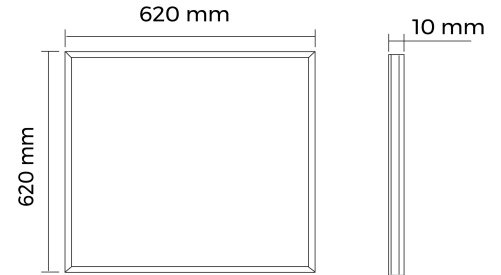

BL Panel Comfort

BL Panel Comfort 620mm 3800lm 30W 90D 930 white 900mA LA
Article no.: 710112

Colour housing

Degree of protection (IP)

Colour of light

TENDER TEXT

LED panel, 3,800 lumen, 30W, 90° direct beam, CRI >90, 3,000 Kelvin, IP20, protection class III, dimmable, UGR BL Panel Comfort Article 710112 LED panel for installation as Surface / Installation / Suspension - made of high-quality, White coated frames made of Aluminium . Microprismatic layer for modular ceilings with concealed or visible support system. Very flat and compact design with a total height of 10 . Best light quality with precise glare control 90 ; light color White , color temperature 3000 ; beam angle 90 , mounting set for Surface / Installation / Suspension must be ordered separately. Dimensions (L x W x H): 620 x 620 x 10

//__ Glare limitation (UGR) <19

PACKAGING INFORMATION

BL Panel Comfort

State of origin	CN
BL Panel Comfort 620mm 3800lm 30W 90D 930 white 900mA LA	
Customs tariff number	94054239
Article no.: 710112	
Net weight [g]	2480
Gross weight [g]	5000
Gross width [mm]	655
Gross height [mm]	62
Gross length [mm]	665
Net width [mm]	620
Net height [mm]	10
Net length [mm]	620