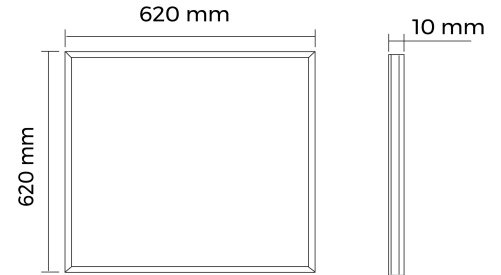

BL Panel Comfort

BL Panel Comfort 620mm 4000lm 30W 90D 940 white 900mA LA
Article no.: 710113

Colour housing

Degree of protection (IP)

Colour of light

TENDER TEXT

LED panel, 4,000 lumen, 30W, 90° direct beam, CRI >90, 4,000 Kelvin, IP20, protection class III, dimmable, UGR BL Panel Comfort Article 710113 LED panel for installation as Surface / Installation / Suspension - made of high-quality, White coated frames made of Aluminium . Microprismatic layer for modular ceilings with concealed or visible support system. Very flat and compact design with a total height of 10 . Best light quality with precise glare control 90 ; light color White , color temperature 4000 ; beam angle 90 , mounting set for Surface / Installation / Suspension must be ordered separately. Dimensions (L x W x H): 620 x 620 x 10

//__ Glare limitation (UGR) <19

PACKAGING INFORMATION

BL Panel Comfort

State of origin	CN
BL Panel Comfort 620mm 4000lm 30W 90D 940 white 900mA LA	
Customs tariff number	94054239
Article no.: 710113	
Net weight [g]	2480
Gross weight [g]	5000
Gross width [mm]	655
Gross height [mm]	62
Gross length [mm]	665
Net width [mm]	620
Net height [mm]	10
Net length [mm]	620