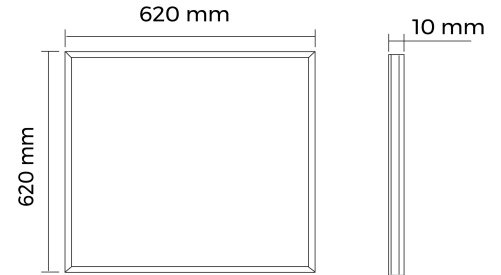

BL Panel Pure

BL Panel Pure 620mm 4500lm 34W 90D 840 white 1000mA LA
Article no.: 712025

Beam angle

Degree of protection (IP)

Colour temperature

Rated luminous flux
according to IEC
62722-2-1

TENDER TEXT

LED panel, 4,500 lumen, 34W, 90° direct beam, CRI >80, 4,000 Kelvin, IP20, protection class III, dimmable, UGR BL Panel Pure Article 712025 LED panel for installation as Surface / Installation / Suspension - made of high-quality, White coated frames made of Aluminium . Microprismatic layer for modular ceilings with concealed or visible support system. Very flat and compact design with a total height of 10 . Best light quality with precise glare control 80 ; light color White , color temperature 4000 ; beam angle 90 , mounting set for Surface / Installation / Suspension must be ordered separately. Dimensions (L x W x H): 620 x 620 x 10

//__ Panel with microprismatic cover

BL Panel Pure

BL Panel Pure 620mm 4500lm 34W 90D 840 white 1000mA LA

Article no.: 712025

PACKAGING INFORMATION

State of origin	CN
Customs tariff number	94054239
Net weight [g]	2480
Gross weight [g]	5200
Gross width [mm]	655
Gross height [mm]	62
Gross length [mm]	665
Net width [mm]	620
Net height [mm]	10
Net length [mm]	620