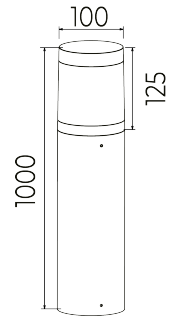

BL Poller

BL Poller outdoor luminaire H1000mm 1180lm 15W 320D 830 anthracite satin IP65

Article no.: 770027

Colour housing

Impact strength

Degree of protection (IP)

Control gear included

TENDER TEXT

Outdoor light round bollard including power supply 230VAC, satin cover 320° direct radiation, anthracite RAL 7016, aluminum housing, 15W, 1,180lm, 3,000 K, CRI>80, IP65, IK08, dimensions: D100 x H1000mm Article number 770027 LED Poller luminaire for pathway lighting, consisting of Aluminium Anthracite with power supply unit - Yes, rated voltage 230 AC; cover made of Plastic Opal, protection class IP65, service life of 50000, Luminous flux 1180, Colour temperature 3000, Colour rendering >80, Beam angle 320, Ambient temperature Diameter 100 x Height 1000

BL Poller

BL Poller outdoor luminaire H1000mm 1180lm 15W 320D 830 anthracite satin IP65

Article no.: 770027

PACKAGING INFORMATION

State of origin	CN
Customs tariff number	94051190
Net weight [g]	2300
Gross weight [g]	21000
Gross width [mm]	530
Gross height [mm]	1070
Gross length [mm]	330
Net width [mm]	100
Net height [mm]	1000
Net length [mm]	100