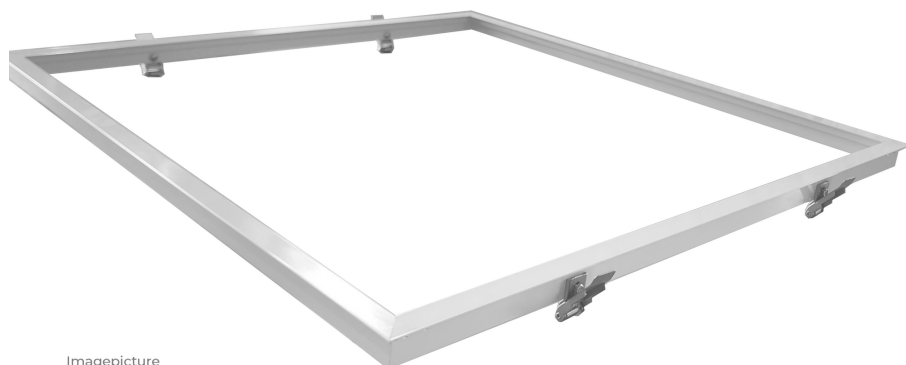

# Installation frame

BL recessed mounting kit for panel 1197x297 aluminium white

Article no.: 719203

Imagepicture

Material

Mounting method

Colour

## TENDER TEXT

BILTON LEDON Technology Installation frame Article 719203 The Installation frame consists of Aluminium in the color White . Einbau of the panel. The square version uses 4 springs (arranged in 2 × 2) and the rectangular version uses 6 springs (arranged in 3 × 2), suitable for ceiling thicknesses of 15–30 mm. Dimensions (L x W x H): 1227 x 327 x 25

# Installation frame

**BL recessed mounting kit for panel 1197x297 aluminium white**

Article no.: 719203

## MECHANICAL DATA

Material	Aluminium
Width	327
Length	1227
Height	25
Mounting method	Einbau
Colour	White
Type of accessory	Einbaurahmen
Transparent	nein
Accessory	yes