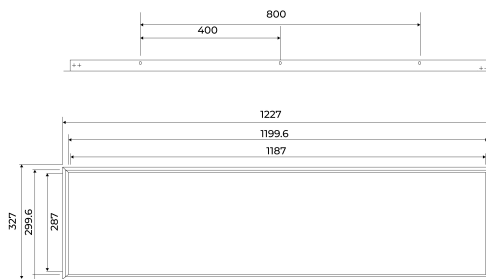

# Installation frame

BL recessed mounting kit for panel 1197x297 aluminium white

Article no.: 719203

Imagepicture

Material

Mounting method

Colour

## TENDER TEXT

BILTON LEDON Technology Installation frame Article 719203 The Installation frame consists of Aluminium in the color White . Einbau of the panel. The square version uses 4 springs (arranged in 2 × 2) and the rectangular version uses 6 springs (arranged in 3 × 2), suitable for ceiling thicknesses of 15–30 mm. Dimensions (L x W x H): 1227 x 327 x 25

## MECHANICAL DATA

Material	Aluminium
Width	327
Length	1227
Height	25
Mounting method	Einbau
Colour	White
Type of accessory	Einbaurahmen
Transparent	nein
Accessory	yes

## PACKAGING INFORMATION

State of origin	CN
Customs tariff number	94059900
Net weight [g]	1200
Gross weight [g]	33000
Gross width [mm]	270
Gross height [mm]	180
Gross length [mm]	1400
Net width [mm]	327
Net height [mm]	25
Net length [mm]	1227