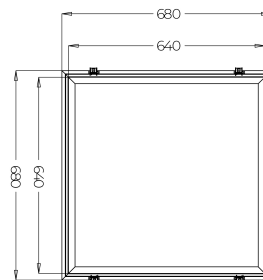

Installation frame

BL recessed mounting kit for panel 620x620 and 623x623 aluminium white welded

Article no.: 719271

Material

Mounting method

Colour

TENDER TEXT

BILTON LEDON Technology Installation frame Article 719271 The Installation frame consists of Aluminium in the color White . Einbau of the panel. The square version uses 4 springs (arranged in 2 x 2) and the rectangular version uses 6 springs (arranged in 3 x 2). Suitable for ceiling thicknesses of 15–30 mm. Dimensions (L x W x H): 680 x 680 x 31

Installation frame

BL recessed mounting kit for panel 620x620 and 623x623 aluminium white welded

Article no.: 719271

PACKAGING INFORMATION

State of origin	CN
Customs tariff number	94059900
Net weight [g]	6700
Gross weight [g]	6700
Gross width [mm]	750
Gross height [mm]	330
Gross length [mm]	705
Net width [mm]	680
Net height [mm]	31
Net length [mm]	680