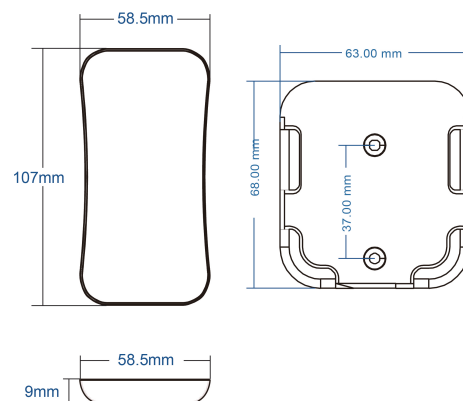

BL Remote Control RGBW Wireless

BL Remote Control RGBW Wireless

Article no.: 172188

TENDER TEXT

BL remote control for RGBW wireless control, 2.4GHz RF, 3VDC 2032 battery (not included), IP20, L107, W58.5, H9 BILTON LEDON Technology BL Remote Control RGBW Wireless Item 172188 BL Remote Control RGBW Wireless for controlling lighting systems and compatible controllers. Power is supplied by a 3 V button cell battery (type CR2032), which is not included. Maximum number of controllable devices:

TOP-FEATURES

//_ Control functions: wireless

//_ Maximum number of controllable devices:

//_ The Smart Sync function allows multiple devices to be synchronised

PACKAGING INFORMATION

State of origin	CN
Customs tariff number	85437090
Net weight [g]	34
Gross weight [g]	62