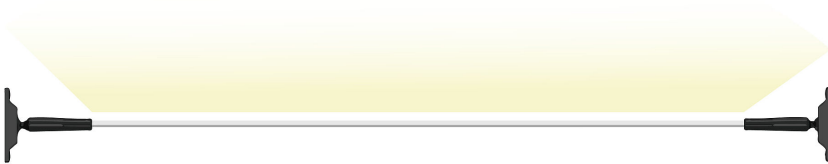

BL COR Skyline

BL Skyline LED-Lichtsystem 1320lm/m 24VDC 13,5W/m IP20 930 6m schwarz

Article no.: 171968

TENDER TEXT

LED Module BL COR Skyline Item 171968 Linear LED strip light on steel tape with movable mounting modules and cable for easy assembly and quick installation. The BL COR Skyline LED strip light has a luminous flux of with a power of , giving an efficiency of . With a nominal voltage of at the connection. In terms of lighting, the module has a color temperature of and a beam angle of . All with a color rendering index of . The light strip can be divided every , resulting in an LED spacing of . Protection class . Dimensions (L x W x H): x x

TOP-FEATURES

- //_ The flexible rotation axis offers a wide range of angles
- //_ Innovative aluminum strip solution with integrated LED strip
- //_ Simple configuration - cut to length, plug in - done
- //_ Replaceable LED strips up to Watt

PACKAGING INFORMATION

State of origin	CN
Customs tariff number	94059900
Net weight [g]	1730

Gross weight [g] 1730
Gross width [mm] 350

Gross height [mm] 265
BL Skyline LED-Lichtsystem 1320lm/m 24VDC 13,5W/m IP20 930 6m schwarz

Article no.: **171968** 80

BETTER LIGHT

* Information about the electrical and lighting technology measurements: Performance data measured after 1 min. at 25 °C ambient temperature and a light colour of 4,000 K (or RGB). These values can have a tolerance value of -/+ 10% (or -/+ 15 %at ECO / TWO / RGB / AIR). Module length at 24 V input voltage at the module and luminous flux drop 10% over the specified length.