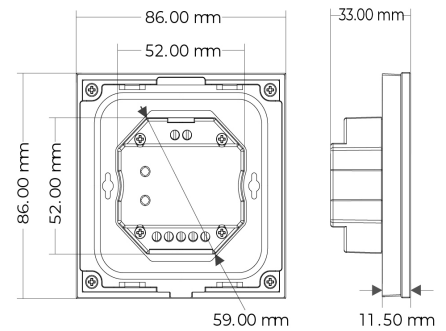

BL Touchpanel RGBW

BL Touchpanel RGBW 230VAC IP20 Funk

Article no.: 172187

Material

Control signal

Suitable for degree of protection (IP)

TENDER TEXT

BL Touch Panel RGBW for operating an RGBW wireless control unit, supply voltage 230 VAC, RF 2.4 GHz + DMX512, IP20, L86 x W86 x H33 BILTON LEDON Technology BL Touchpanel RGBW Item 172187 BL Touchpanel RGBW for controlling LED strips with a suitable controller. With a voltage of 230 AC and protection class IP20 . Supports 4-channel operation and can control up to 16 addresses. Multiple zones can be defined for grouping controllers. Additionally, controller grouping and control via scenes are possible. The controller features a Smart Sync function that enables the synchronisation of multiple devices. This allows multiple controllers to be controlled via a central control unit. Each individual controller is first programmed on the control unit; the control commands are then automatically forwarded from controller to controller. Dimensions (L x W x H): 86 x 86 x 33

TOP-FEATURES

- //__ Control signal Funk (optional with DMX control)
- //__ Supports 4-channel operation
- //__ Smart Sync function enables the synchronisation of multiple devices