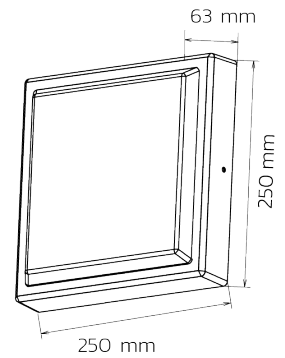

BL Wall Light Q

BL Wall Light Protected outdoor light Q250mm 1500lm 15W 120D 822/830/840 BK IP65

Article no.: 770037

Colour housing

With movement sensor

Impact strength

Degree of protection (IP)

TENDER TEXT

Outdoor wall light including power supply, black aluminum housing, 15W, 1500lm, 2200/3000/4000 K switchable, CRI>80, 120°, dimensions: W250 x H250 x D63mm Article number 770037 LED wall luminaire made of Aluminium black with power supply unit - Yes , rated voltage 230 AC ; cover made of Plastic Opal , protection class IP65 , service life of 50000 , Luminous flux 1500 , Colour temperature 2200/3000/4000 , Colour rendering >80 , Beam angle 120 Height 250 x Width 250 x Depth 63

BL Wall Light Q

BL Wall Light Protected outdoor light Q250mm 1500lm 15W 120D 822/830/840 BK IP65

Article no.: 770037

PACKAGING INFORMATION

State of origin	CN
Customs tariff number	94051190
Net weight [g]	1300
Gross weight [g]	1500
Net width [mm]	250
Net height [mm]	250
Net length [mm]	63