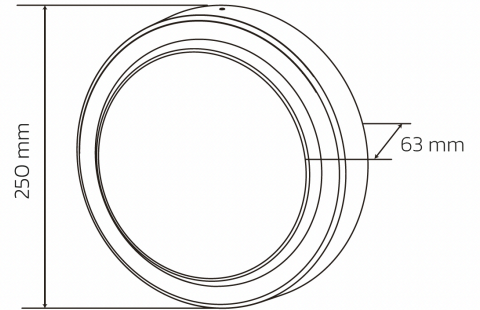

BL Wall Light R

BL Wall Light Protected Outdoor light R250mm 1550lm 15W 120D 822/830/840 BK IP65

Article no.: 770036

Colour housing

With movement sensor

Impact strength

Degree of protection (IP)

TENDER TEXT

Round outdoor wall light including power supply, black aluminum housing, 15W, 1550 lm, 2200/3000/4000 K switchable, CRI>80, 120°, dimensions: D250 x T63mm Article number 770036 LED wall luminaire made of Aluminium black with power supply unit - Yes, rated voltage 230 AC; cover made of Plastic Opal, protection class IP65, service life of 50000, Luminous flux 1550, Colour temperature 2200/3000/4000, Colour rendering >80, Beam angle 120 Diameter 250 x Depth 63

BL Wall Light R

BL Wall Light Protected Outdoor light R250mm 1550lm 15W 120D 822/830/840 BK IP65

Article no.: 770036

PACKAGING INFORMATION

State of origin	CN
Customs tariff number	94051190
Net weight [g]	1050
Gross weight [g]	1350
Net width [mm]	250
Net height [mm]	250
Net length [mm]	63