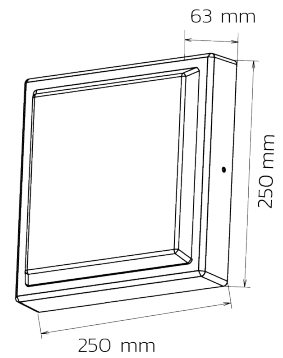

BL Wall Light Q

BL Wall Light Protected outdoor luminaire Q250mm 1500lm 15W 120D 830 black IP65
Article no.: 770029

Colour housing

With movement sensor

Impact strength

Degree of protection (IP)

TENDER TEXT

Outdoor wall light including power supply, black aluminum housing, 15W, 1500lm, 3000K, CRI>80, 120°, dimensions: W250 x H250 x D63mm Article number 770029 LED wall luminaire made of Aluminium Black with power supply unit - yes, rated voltage 230 AC; cover made of Plastic opal, protection class IP65, service life of 50000, Luminous flux 1500, Colour temperature 3000 K, Colour rendering >80, Beam angle 120 Height 250 x Width 250 x Depth 63

BL Wall Light Q

BL Wall Light Protected outdoor luminaire Q250mm 1500lm 15W 120D 830 black IP65

Article no.: 770029

MECHANICAL DATA

Material housing	Aluminium
Colour housing	Black
Width	250
Length	250
Height/depth	63
Height	250
Mounting method	Anbau
With movement sensor	nein
Lamp type	LED nicht austauschbar
Material of the cover	Plastic opal
Impact strength	IK10
Degree of protection (IP)	IP65
With lamp	yes
Control gear included	yes

TEMPERATURE TECHNICAL DATA

Impact strength	IK10
Rated life time L80/B10 at 25 °C	50000

PACKAGING INFORMATION

State of origin	CN
BL Wall Light Protected outdoor luminaire Q250mm 1500lm 15W 120D 830 black IP65	
Customs tariff number	94051190
Article no.: 770029	
Net weight [g]	1300
Gross weight [g]	1500
Net width [mm]	250
Net height [mm]	250
Net length [mm]	63