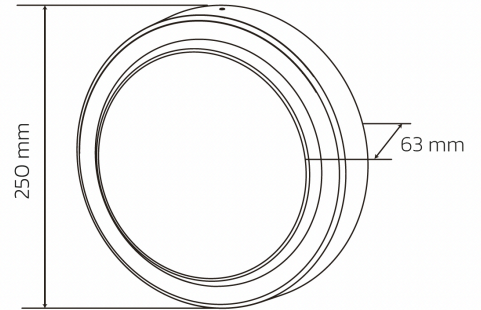

BL Wall Light R

BL Wall Light Protected Outdoor luminaire R250mm 1550lm 15W 120D 830 black IP65

Article no.: 770031

Colour housing

With movement sensor

Impact strength

Degree of protection (IP)

TENDER TEXT

Round outdoor wall light including power supply, black aluminum housing, 15W, 1550 lm, 3000K, CRI>80, 120°, dimensions: D250 x T63mm Article number 770031 LED wall luminaire made of Aluminium Black with power supply unit - yes , rated voltage 230 AC ; cover made of Plastic opal , protection class IP65 , service life of 50000 , Luminous flux 1550 , Colour temperature 3000 K, Colour rendering >80 , Beam angle 120 Diameter 250 x Depth 63