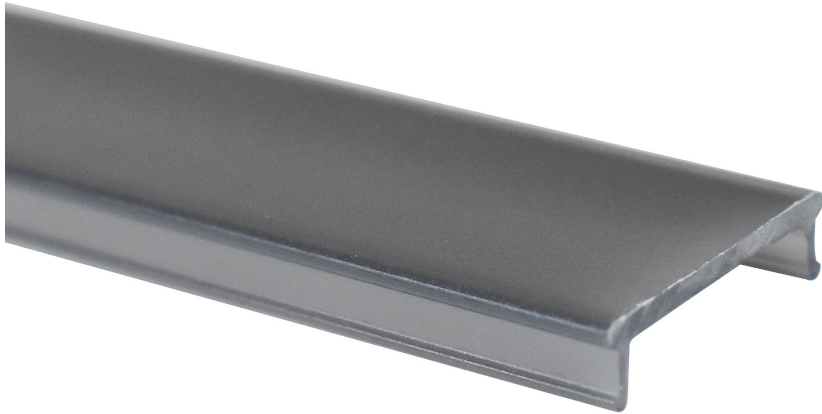

Abdeckung BLine C-S black

BLine C-S-01 cover black flat 2000mm for profile P-S-IN/ON/COR 01

Article no.: 171763

Bore/transmittance

Net height

TENDER TEXT

Cover PC black 21% for profiles P-S-IN/ON/COR 01, Width 15.5 x Hight 4.4 x Length 2000 mm BILTON LEDON Technology Abdeckung BLine C-S black Article 171763 The Abdeckung BLine C-S black can be combined with all profiles from the BLine-S. The cover consists of Kunststoff in sonstige with a transmittance degree of 21 . Cover can be easily pressed into the profile. Dimension (L x W x H): 2000 x 15.5 x 4.4 Please note that cutting tolerances of +/- 2mm may occur.

TOP-FEATURES

- //_ Covers available in black, satined and transparent
- //_ Black and satined cover available to 20 metres/roll

MECHANICAL DATA

Abdeckung BLine C-S black

Material	Kunststoff
BLine C-S-01 cover black flat 2000mm for profile P-S-IN/ON/COR 01	
Width	15.5
Article no.: 171763	
Length	2000
Height	4.4
Mounting method	sonstige
Colour	Black
Model	Lengthwise cover
Suitable for	Einbau, Aufbau, Eck
Inflammability class of insulation material acc. with UL94	V2
Surfacetreatment	sonstige

* Our aluminum profiles, plastic profiles, and associated accessories are intended exclusively for use in LED lighting, especially LED strips. They serve as integral components of luminaires and are designed for this purpose. Any other use, especially any misuse outside of LED lighting, is beyond our responsibility.