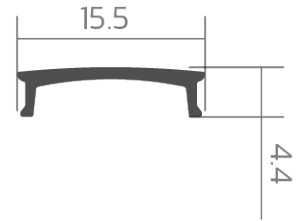

Abdeckung BLine C-S black

BLine C-S-01 cover black flat 2000mm for profile P-S-IN/ON/COR 01

Article no.: 171763

Bore/transmittance

Net height

TENDER TEXT

Cover PC black 21% for profiles P-S-IN/ON/COR 01, Width 15.5 x Hight 4.4 x Length 2000 mm BILTON LEDON Technology Abdeckung BLine C-S black Article 171763 The Abdeckung BLine C-S black can be combined with all profiles from the BLine-S. The cover consists of Kunststoff in sonstige with a transmittance degree of 21 . Cover can be easily pressed into the profile. Dimension (L x W x H): 2000 x 15.5 x 4.4 Please note that cutting tolerances of +/- 2mm may occur.

TOP-FEATURES

- //_ Covers available in black, satined and transparent
- //_ Black and satined cover available to 20 metres/roll

MECHANICAL DATA

Abdeckung BLine C-S black

Material	Kunststoff
BLine C-S-01 cover black flat 2000mm for profile P-S-IN/ON/COR 01	
Width	15.5
Article no.: 171763	
Length	2000
Height	4.4
Mounting method	sonstige
Colour	Black
Model	Lengthwise cover
Suitable for	Einbau, Aufbau, Eck
Inflammability class of insulation material acc. with UL94	V2
Surfacetreatment	sonstige

TEMPERATURE TECHNICAL DATA

Bore/transmittance	21
--------------------	----

PACKAGING INFORMATION

State of origin	CN
Customs tariff number	94059900
Net weight [g]	50
Gross weight [g]	18100
Gross width [mm]	170
Gross height [mm]	170
Gross length [mm]	2050
Net width [mm]	15.5
Net height [mm]	4.4
Net length [mm]	2000