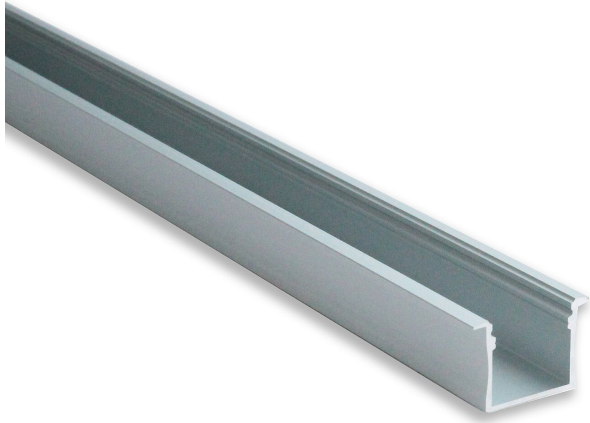

# Recessed profile BLine P-M-IN01

BLine P-M-IN01 LED built-in profile Alu silver 29W/m B30.1 x H20.8x L2000 mm

Article no.: 171879

Material

Power consumption

Height

Width

## TENDER TEXT

Installation profile made of silver anodized aluminum Power consumption 29W/m, W30.1 x H 20.8 x L 2000 mm BILTON LEDON Technology Recessed profile BLine P-M-IN01 Article 171879 The Recessed profile BLine P-M-IN01 can be combined with the cover C-M-01. The profile is made of Aluminium with an Silber anodisiert/eloxiert finish and has a power consumption of up to 29 . Dimensions (L x W x H): 2000 x 30.1 x 20.8 Please note that cutting tolerances of +/- 2mm may occur.

## TOP-FEATURES

- //\_\_ Profile available in white, black and silver
- //\_\_ Easy installation thanks to customised combinations
- //\_\_ Suitable for LED strips up to 29
- //\_\_ Covers available in satin, black and transparent

# PACKAGING INFORMATION: Recessed profile BLine P-M-IN01

State of origin	CN
<b>BLine P-M-IN01 LED built-in profile Alu silver 29W/m B30.1 x H20.8x L2000 mm</b>	
Customs tariff number	94059900
Article no.: 171879	
Net weight [g]	600
Gross weight [g]	26900
Gross width [mm]	170
Gross height [mm]	170
Gross length [mm]	2050
Net width [mm]	30.1
Net height [mm]	20.8
Net length [mm]	2000