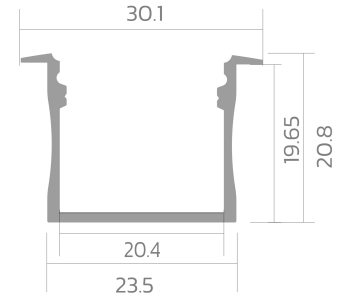

# Recessed profile BLine P-M-IN01

BLine P-M-IN01 LED built-in profile Alu silver 29W/m B30.1 x H20.8x L2000 mm

Article no.: 171879

Material

Power consumption

Height

Width

## TENDER TEXT

Installation profile made of silver anodized aluminum Power consumption 29W/m, W30.1 x H 20.8 x L 2000 mm BILTON LEDON Technology Recessed profile BLine P-M-IN01 Article 171879 The Recessed profile BLine P-M-IN01 can be combined with the cover C-M-01. The profile is made of Aluminium with an Silber anodisiert/eloxiert finish and has a power consumption of up to 29 . Dimensions (L x W x H): 2000 x 30.1 x 20.8 Please note that cutting tolerances of +/- 2mm may occur.

# PACKAGING INFORMATION: Recessed profile BLine P-M-IN01

State of origin	CN
<b>BLine P-M-IN01 LED built-in profile Alu silver 29W/m B30.1 x H20.8x L2000 mm</b>	
Customs tariff number	94059900
Article no.: 171879	
Net weight [g]	600
Gross weight [g]	26900
Gross width [mm]	170
Gross height [mm]	170
Gross length [mm]	2050
Net width [mm]	30.1
Net height [mm]	20.8
Net length [mm]	2000