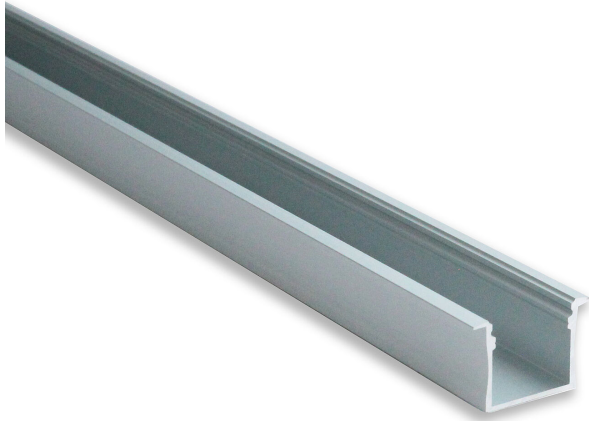

Recessed profile BLine P-M-IN01

BLine P-M-IN01 LED built-in profile Alu silver 29W/m B30.1 x H20.8x L2000 mm

Article no.: 171879

Aluminium

Material

29

Power consumption

20.8

Height

30.1

Width

TENDER TEXT

Installation profile made of silver anodized aluminum Power consumption 29W/m, W30.1 x H 20.8 x L 2000 mm BILTON LEDON Technology Recessed profile BLine P-M-IN01 Article 171879 The Recessed profile BLine P-M-IN01 can be combined with the cover C-M-01. The profile is made of Aluminium with an Silber anodisiert/eloxiert finish and has a power consumption of up to 29 . Dimensions (L x W x H): 2000 x 30.1 x 20.8 Please note that cutting tolerances of +/- 2mm may occur.

TOP-FEATURES

- //__ Profile available in white, black and silver
- //__ Easy installation thanks to customised combinations
- //__ Suitable for LED strips up to 29
- //__ Covers available in satin, black and transparent

MECHANICAL DATA: Recessed-profile BLine P-M-IN01

Material	Aluminium
BLine P-M-IN01 LED built-in profile Alu silver 29W/m B30.1 x H20.8x L2000 mm	
Width	30.1
Article no.: 171879	
Length	2000
Height	20.8
Mounting method	Einbau
Colour	Silber
Power consumption	29
Surfacetreatment	anodisiert / eloxiert