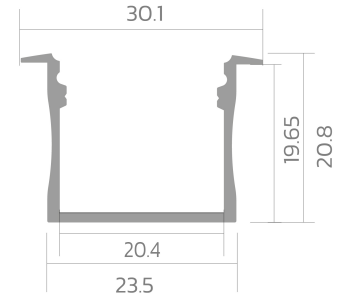

Recessed profile BLine P-M-IN01

BLine P-M-IN01 LED built-in profile Alu silver 29W/m B30.1 x H20.8x L2000 mm

Article no.: 171879

Aluminium

Material

29

Power consumption

20.8

Height

30.1

Width

TENDER TEXT

Installation profile made of silver anodized aluminum Power consumption 29W/m, W30.1 x H 20.8 x L 2000 mm BILTON LEDON Technology Recessed profile BLine P-M-IN01 Article 171879 The Recessed profile BLine P-M-IN01 can be combined with the cover C-M-01. The profile is made of Aluminium with an Silber anodisiert/eloxiert finish and has a power consumption of up to 29 . Dimensions (L x W x H): 2000 x 30.1 x 20.8 Please note that cutting tolerances of +/- 2mm may occur.

MECHANICAL DATA: Recessed-profile BLine P-M-IN01

Material	Aluminium
BLine P-M-IN01 LED built-in profile Alu silver 29W/m B30.1 x H20.8x L2000 mm	
Width	30.1
Article no.: 171879	
Length	2000
Height	20.8
Mounting method	Einbau
Colour	Silber
Power consumption	29
Surfacetreatment	anodisiert / eloxiert

TEMPERATURE TECHNICAL DATA

Power consumption	29
-------------------	----

PACKAGING INFORMATION

State of origin	CN
Customs tariff number	94059900
Net weight [g]	600
Gross weight [g]	26900
Gross width [mm]	170
Gross height [mm]	170
Gross length [mm]	2050
Net width [mm]	30.1
Net height [mm]	20.8
Net length [mm]	2000