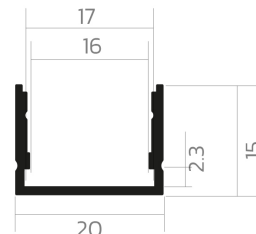

Surface-mounted profile BLine P-M-ON01

BLine P-M-ON01 LED built-on profile Alu black 29W/m B20 x H15 x L2000 mm

Article no.: 171883

Aluminium

Material

29

Power consumption

15

Height

20

Width

TENDER TEXT

Surface mounted profile made of aluminum powder-coated black, Power consumption 29W/m, W 20 x H 15 x L 2000 mm BILTON LEDON Technology Surface-mounted profile BLine P-M-ON01 Article 171883 The Surface-mounted profile BLine P-M-ON01 can be combined with the cover C-M-02 . The profile is made of Aluminium with an black pulverbeschichtet finish and has a power consumption of up to 29 . Dimensions (L x W x H): 2000 x 20 x 15 Please note that cutting tolerances of +/- 2mm may occur.

PACKAGING INFORMATION

Surface-mounted profile BLine P-M-ON01

State of origin CN
BLine P-M-ON01 LED built-on profile Alu black 29W/m B20 x H15 x L2000 mm
 Customs tariff number 94059900
 Article no.: 171883
 Net weight [g] 450

BETTER LIGHT

| | |
|-------------------|-------|
| Gross weight [g] | 28600 |
| Gross width [mm] | 170 |
| Gross height [mm] | 170 |
| Gross length [mm] | 2050 |
| Net width [mm] | 20 |
| Net height [mm] | 15 |
| Net length [mm] | 2000 |