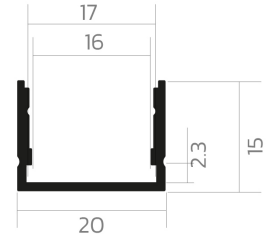

Surface-mounted profile BLine P-M-ON01

BLine P-M-ON01 LED built-on profile Alu black 29W/m B20 x H15 x L2000 mm

Article no.: 171883

Aluminium

Material

29

Power consumption

15

Height

20

Width

TENDER TEXT

Surface mounted profile made of aluminum powder-coated black, Power consumption 29W/m, W 20 x H 15 x L 2000 mm BILTON LEDON Technology Surface-mounted profile BLine P-M-ON01 Article 171883 The Surface-mounted profile BLine P-M-ON01 can be combined with the cover C-M-02 . The profile is made of Aluminium with an Black pulverbeschichtet finish and has a power consumption of up to 29 . Dimensions (L x W x H): 2000 x 20 x 15 Please note that cutting tolerances of +/- 2mm may occur.

MECHANICAL DATA

Surface-mounted profile BLine P-M-ON01

Material	Aluminium
BLine P-M-ON01 LED built-on profile Alu black 29W/m B20 x H15 x L2000 mm	
Width	20
Article no.: 171883	
Length	2000
Height	15
Mounting method	Aufbau
Colour	Black
Power consumption	29
Surfacetreatment	pulverbeschichtet

TEMPERATURE TECHNICAL DATA

Power consumption	29
-------------------	----

PACKAGING INFORMATION

State of origin	CN
Customs tariff number	94059900
Net weight [g]	450
Gross weight [g]	28600
Gross width [mm]	170
Gross height [mm]	170
Gross length [mm]	2050
Net width [mm]	20
Net height [mm]	15
Net length [mm]	2000