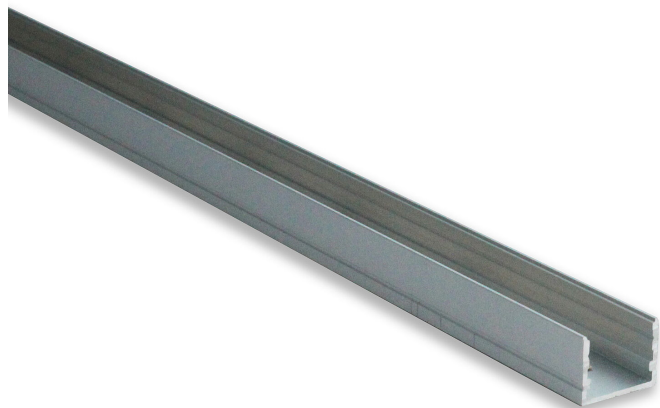

Surface-mounted profile BLine P-M-ON01

BLine P-M-ON01 LED built-on profile Alu silver 29W/m B20 x H15 x L2000 mm

Article no.: 171882

Aluminium

Material

29

Power consumption

15

Height

20

Width

TENDER TEXT

Surface mounted profile made of silver anodized aluminum, Power consumption 29W/m, W 20 x H 15 x L 2000 mm BILTON LEDON Technology Surface-mounted profile BLine P-M-ON01 Article 171882 The Surface-mounted profile BLine P-M-ON01 can be combined with the cover C-M-02 . The profile is made of Aluminium with an Silber anodisiert/eloxiert finish and has a power consumption of up to 29 . Dimensions (L x W x H): 2000 x 20 x 15 Please note that cutting tolerances of +/- 2mm may occur.

TOP-FEATURES

- //__ Profile available in white, black and silver
- //__ Easy installation thanks to customised combinations
- //__ Suitable for LED strips up to 29
- //__ Covers available in satin, black and transparent

MECHANICAL DATA

Surface-mounted profile BLine P-M-ON01

BETTER LIGHT

Material	Aluminium
BLine P-M-ON01 LED built-on profile Alu silver 29W/m B20 x H15 x L2000 mm	
Width	20
Article no.: 171882	
Length	2000
Height	15
Mounting method	Aufbau
Colour	Silber
Power consumption	29
Surfacetreatment	anodisiert / eloxiert