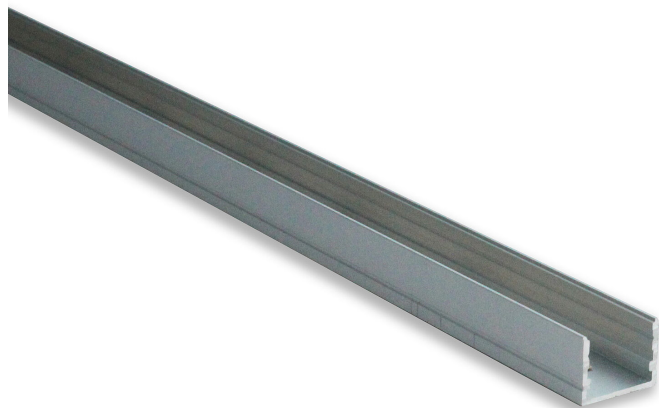

# Surface-mounted profile BLine P-M-ON01

BLine P-M-ON01 LED built-on profile Alu silver 29W/m B20 x H15 x L2000 mm

Article no.: 171882

Aluminium

Material

29

Power consumption

15

Height

20

Width

## TENDER TEXT

Surface mounted profile made of silver anodized aluminum, Power consumption 29W/m, W 20 x H 15 x L 2000 mm BILTON LEDON Technology Surface-mounted profile BLine P-M-ON01 Article 171882 The Surface-mounted profile BLine P-M-ON01 can be combined with the cover C-M-02 . The profile is made of Aluminium with an Silber anodisiert/eloxiert finish and has a power consumption of up to 29 . Dimensions (L x W x H): 2000 x 20 x 15 Please note that cutting tolerances of +/- 2mm may occur.

## TOP-FEATURES

- //\_\_ Profile available in white, black and silver
- //\_\_ Easy installation thanks to customised combinations
- //\_\_ Suitable for LED strips up to 29
- //\_\_ Covers available in satin, black and transparent