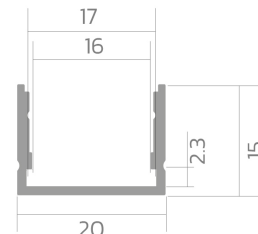

Surface-mounted profile BLine P-M-ON01

BLine P-M-ON01 LED built-on profile Alu silver 29W/m B20 x H15 x L2000 mm

Article no.: 171882

Aluminium

Material

29

Power consumption

15

Height

20

Width

TENDER TEXT

Surface mounted profile made of silver anodized aluminum, Power consumption 29W/m, W 20 x H 15 x L 2000 mm BILTON LEDON Technology Surface-mounted profile BLine P-M-ON01 Article 171882 The Surface-mounted profile BLine P-M-ON01 can be combined with the cover C-M-02 . The profile is made of Aluminium with an Silber anodisiert/eloxiert finish and has a power consumption of up to 29 . Dimensions (L x W x H): 2000 x 20 x 15 Please note that cutting tolerances of +/- 2mm may occur.

MECHANICAL DATA

Surface-mounted profile BLine P-M-ON01

BETTER LIGHT

Material	Aluminium
BLine P-M-ON01 LED built-on profile Alu silver 29W/m B20 x H15 x L2000 mm	
Width	20
Article no.: 171882	
Length	2000
Height	15
Mounting method	Aufbau
Colour	Silber
Power consumption	29
Surfacetreatment	anodisiert / eloxiert

TEMPERATURE TECHNICAL DATA

Power consumption	29
-------------------	----

PACKAGING INFORMATION

State of origin	CN
Customs tariff number	94059900
Net weight [g]	450
Gross weight [g]	28600
Gross width [mm]	170
Gross height [mm]	170
Gross length [mm]	2050
Net width [mm]	20
Net height [mm]	15
Net length [mm]	2000