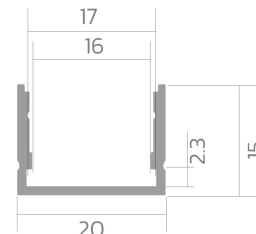

# Surface-mounted profile BLine P-M-ON01

BLine P-M-ON01 LED built-on profile Alu silver 29W/m B20 x H15 x L2000 mm

Article no.: 171882

Aluminium

Material

29

Power consumption

15

Height

20

Width

## TENDER TEXT

Surface mounted profile made of silver anodized aluminum, Power consumption 29W/m, W 20 x H 15 x L 2000 mm BILTON LEDON Technology Surface-mounted profile BLine P-M-ON01 Article 171882 The Surface-mounted profile BLine P-M-ON01 can be combined with the cover C-M-02 . The profile is made of Aluminium with an Silber anodisiert/eloxiert finish and has a power consumption of up to 29 . Dimensions (L x W x H): 2000 x 20 x 15 Please note that cutting tolerances of +/- 2mm may occur.

**BETTER LIGHT**

Gross weight [g]	28600
Gross width [mm]	170
Gross height [mm]	170
Gross length [mm]	2050
Net width [mm]	20
Net height [mm]	15
Net length [mm]	2000

\* Our aluminum profiles, plastic profiles, and associated accessories are intended exclusively for use in LED lighting, especially LED strips. They serve as integral components of luminaires and are designed for this purpose. Any other use, especially any misuse outside of LED lighting, is beyond our responsibility.