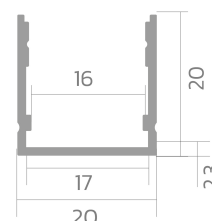

Surface-mounted profile BLine P-M-ON02

BLine P-M-ON02 LED built-on profile Alu silver 29W/m B20 x H20 x L2000 mm

Article no.: 171885

Aluminium

Material

29

Power consumption

20

Height

20

Width

TENDER TEXT

Surface mounted profile made of silver anodized aluminum, Power consumption 29W/m, W 20 x H 20 x L 2000 mm BILTON LEDON Technology Surface-mounted profile BLine P-M-ON02 Article 171885 The Surface-mounted profile BLine P-M-ON02 can be combined with cover C-M-02. The profile is made of Aluminium with an Silber anodisiert/eloxiert finish and has a power consumption of up to 29 . Dimensions (L x W x H): 2000 x 20 x 20 Please note that cutting tolerances of +/- 2mm may occur.

PACKAGING INFORMATION

Surface-mounted profile BLine P-M-ON02

BETTER LIGHT

State of origin	CN
BLine P-M-ON02 LED built-on profile Alu silver 29W/m B20 x H20 x L2000 mm	
Customs tariff number	94059900
Article no.: 171885	
Net weight [g]	500
Gross weight [g]	29400
Gross width [mm]	170
Gross height [mm]	170
Gross length [mm]	2050
Net width [mm]	20
Net height [mm]	20
Net length [mm]	2000