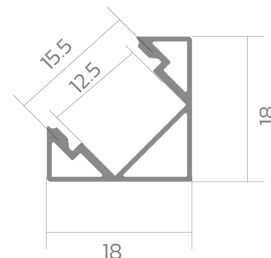

Corner profile P-S-COR01

BLine P-S-COR01 LED corner profile Alu silver 14W/m W18 x H18 x L2000 mm

Article no.: 171750

Aluminium

Material

14

Power consumption

18

Height

18

Width

TENDER TEXT

Corner profile made of silver anodized aluminum Power consumption 14W/m, W 18 x H 18 x L 2000 mm BILTON LEDON Technology Corner profile P-S-COR01 Article 171750 The Corner profile P-S-COR01 can be combined with all covers from the BLine-S family. The profile is made of Aluminium with an Silber anodisiert/eloxiert finish and has a power consumption of up to 14 . Dimensions (L x W x H): 2000 x 18 x 18 Please note that cutting tolerances of +/- 2mm may occur.

PACKAGING INFORMATION

Corner profile P-S-COR01
State of origin CN
BLine P-S-COR01 LED corner profile Alu silver 14W/m W18 x H18 x L2000 mm
Customs tariff number 94059900
Article no.: 171750
Net weight [g] 312

Gross weight [g]	24400
Gross width [mm]	170
Gross height [mm]	170
Gross length [mm]	2050
Net width [mm]	18
Net height [mm]	18
Net length [mm]	2000

* Our aluminum profiles, plastic profiles, and associated accessories are intended exclusively for use in LED lighting, especially LED strips. They serve as integral components of luminaires and are designed for this purpose. Any other use, especially any misuse outside of LED lighting, is beyond our responsibility.