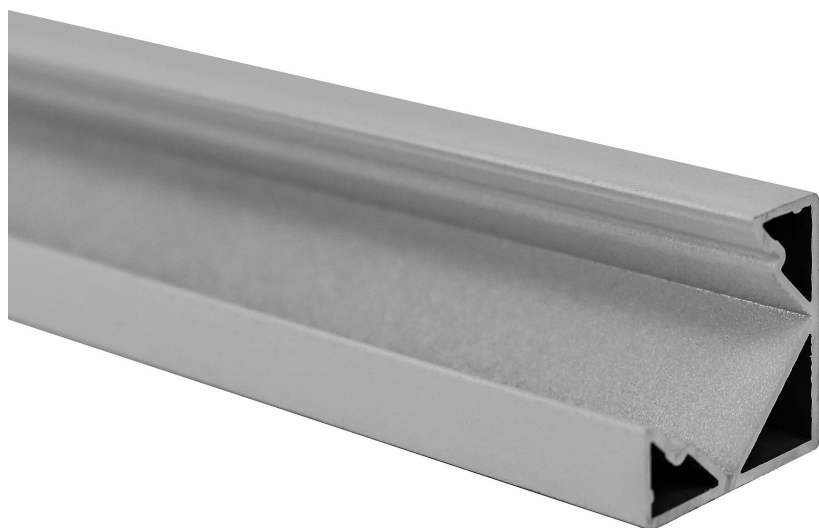

Corner profile P-S-COR01

BLine P-S-COR01 LED corner profile Alu silver 14W/m W18 x H18 x L2000 mm

Article no.: 171750

Aluminium

Material

14

Power consumption

18

Height

18

Width

TENDER TEXT

Corner profile made of silver anodized aluminum Power consumption 14W/m, W 18 x H 18 x L 2000 mm BILTON LEDON Technology Corner profile P-S-COR01 Article 171750 The Corner profile P-S-COR01 can be combined with all covers from the BLine-S family. The profile is made of Aluminium with an Silber anodisiert/eloxiert finish and has a power consumption of up to 14 . Dimensions (L x W x H): 2000 x 18 x 18 Please note that cutting tolerances of +/- 2mm may occur.

TOP-FEATURES

- //__ Profile available in white, black and silver
- //__ Easy installation thanks to customised combinations
- //__ Suitable for LED strips up to 14
- //__ Covers available in satin, black and transparent

PACKAGING INFORMATION

Corner profile P-S-COR01
State of origin CN
BLine P-S-COR01 LED corner profile Alu silver 14W/m W18 x H18 x L2000 mm
Customs tariff number 94059900
Article no.: 171750
Net weight [g] 312