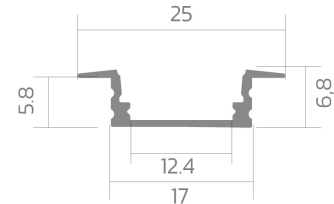

# Recessed profile BLine P-S-IN01

BLine P-S-IN01 LED built-in profile Alu silver 12W/m W25 x H6.8 x L2000 mm

Article no.: 171744

Material

Power consumption

Height

Width

## TENDER TEXT

Installation profile made of silver anodized aluminum Power consumption 12W/m, W 25 x H 6.8 x L 2000 mm BILTON LEDON Technology Recessed profile BLine P-S-IN01 Article 171744 The Recessed profile BLine P-S-IN01 can be combined with all covers from the BLine-S family. The profile is made of Aluminium with an Silber anodisiert/eloxiert finish and has a power consumption of up to 12 . Dimensions (L x W x H): 2000 x 25 x 6.8 Please note that cutting tolerances of +/- 2mm may occur.

# PACKAGING INFORMATION: Recessed profile BLine P-S-IN01

|   |          |
|---|----------|
| State of origin   | CN       |
| <b>BLine P-S-IN01 LED built-in profile Alu silver 12W/m W25 x H6.8 x L2000 mm</b> |          |
| Customs tariff number   | 94059900 |
| Article no.: 171744   |          |
| Net weight [g]  | 230      |
| Gross weight [g]  | 24900    |
| Gross width [mm]  | 170      |
| Gross height [mm]   | 170      |
| Gross length [mm]   | 2050     |
| Net width [mm]  | 25       |
| Net height [mm]   | 6.8      |
| Net length [mm]   | 2000     |