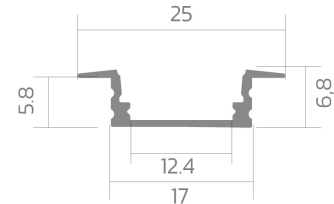

# Recessed profile BLine P-S-IN01

BLine P-S-IN01 LED built-in profile Alu silver 12W/m W25 x H6.8 x L2000 mm

Article no.: 171744

Material

Power consumption

Height

Width

## TENDER TEXT

Installation profile made of silver anodized aluminum Power consumption 12W/m, W 25 x H 6.8 x L 2000 mm BILTON LEDON Technology Recessed profile BLine P-S-IN01 Article 171744 The Recessed profile BLine P-S-IN01 can be combined with all covers from the BLine-S family. The profile is made of Aluminium with an Aluminium anodisiert/eloxiert finish and has a power consumption of up to 12 . Dimensions (L x W x H): 2000 x 25 x 6.8 Please note that cutting tolerances of +/- 2mm may occur.

# MECHANICAL DATA: Recessed-profile BLine P-S-IN01

Material	Aluminium
<b>BLine P-S-IN01 LED built-in profile Alu silver 12W/m W25 x H6.8 x L2000 mm</b>	
Width	25
Article no.: 171744	
Length	2000
Height	6.8
Mounting method	Einbau
Colour	Aluminium
Power consumption	12
Surfacetreatment	anodisiert / eloxiert

## PACKAGING INFORMATION

State of origin	CN
Customs tariff number	94059900
Net weight [g]	230
Gross weight [g]	24900
Gross width [mm]	170
Gross height [mm]	170
Gross length [mm]	2050
Net width [mm]	25
Net height [mm]	6.8
Net length [mm]	2000