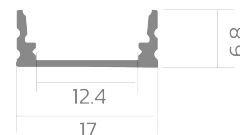

# Surface-mounted profile BLine P-S-ON01

BLine P-S-ON01 LED built-on profile Alu silver 12W/m W17 x H6.8 x L2000 mm

Article no.: 171747

Material

Power consumption

Height

Width

## TENDER TEXT

Surface mounted profile made of silver anodized aluminum Power consumption 12W/m, W 17 x H 6.8 x L 2000 mm BILTON LEDON Technology Surface-mounted profile BLine P-S-ON01 Article 171747 The Surface-mounted profile BLine P-S-ON01 can be combined with all covers from the BLine-S family. The profile is made of Aluminium with an Aluminium anodisiert/eloxiert finish and has a power consumption of up to 12 . Dimensions (L x W x H): 2000 x 17 x 6.8 Please note that cutting tolerances of +/- 2mm may occur.