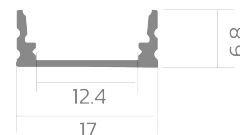

# Surface-mounted profile BLine P-S-ON01

BLine P-S-ON01 LED built-on profile Alu silver 12W/m W17 x H6.8 x L2000 mm

Article no.: 171747

Aluminium

Material

12

Power consumption

6.8

Height

17

Width