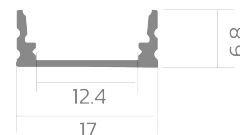

Surface-mounted profile BLine P-S-ON01

BLine P-S-ON01 LED built-on profile Alu silver 12W/m W17 x H6.8 x L3000 mm

Article no.: 171756

Aluminium

Material

12

Power consumption

6.8

Height

17

Width

TENDER TEXT

Surface mounted profile made of silver anodized aluminum Power consumption 12W/m, W 17 x H 6.8 x L 3000 mm BILTON LEDON Technology Surface-mounted profile BLine P-S-ON01 Article 171756 The Surface-mounted profile BLine P-S-ON01 can be combined with all covers from the BLine-S family. The profile is made of Aluminium with an Aluminium anodisiert/eloxiert finish and has a power consumption of up to 12 . Dimensions (L x W x H): 3000 x 17 x 6.8 Please note that cutting tolerances of +/- 2mm may occur.

TEMPERATURE TECHNICAL DATA

Power consumption	12
-------------------	----

PACKAGING INFORMATION

State of origin	CN
Customs tariff number	94059900
Net weight [g]	297
Gross weight [g]	40600
Gross width [mm]	170
Gross height [mm]	170
Gross length [mm]	3050
Net width [mm]	17
Net height [mm]	6.8
Net length [mm]	3000